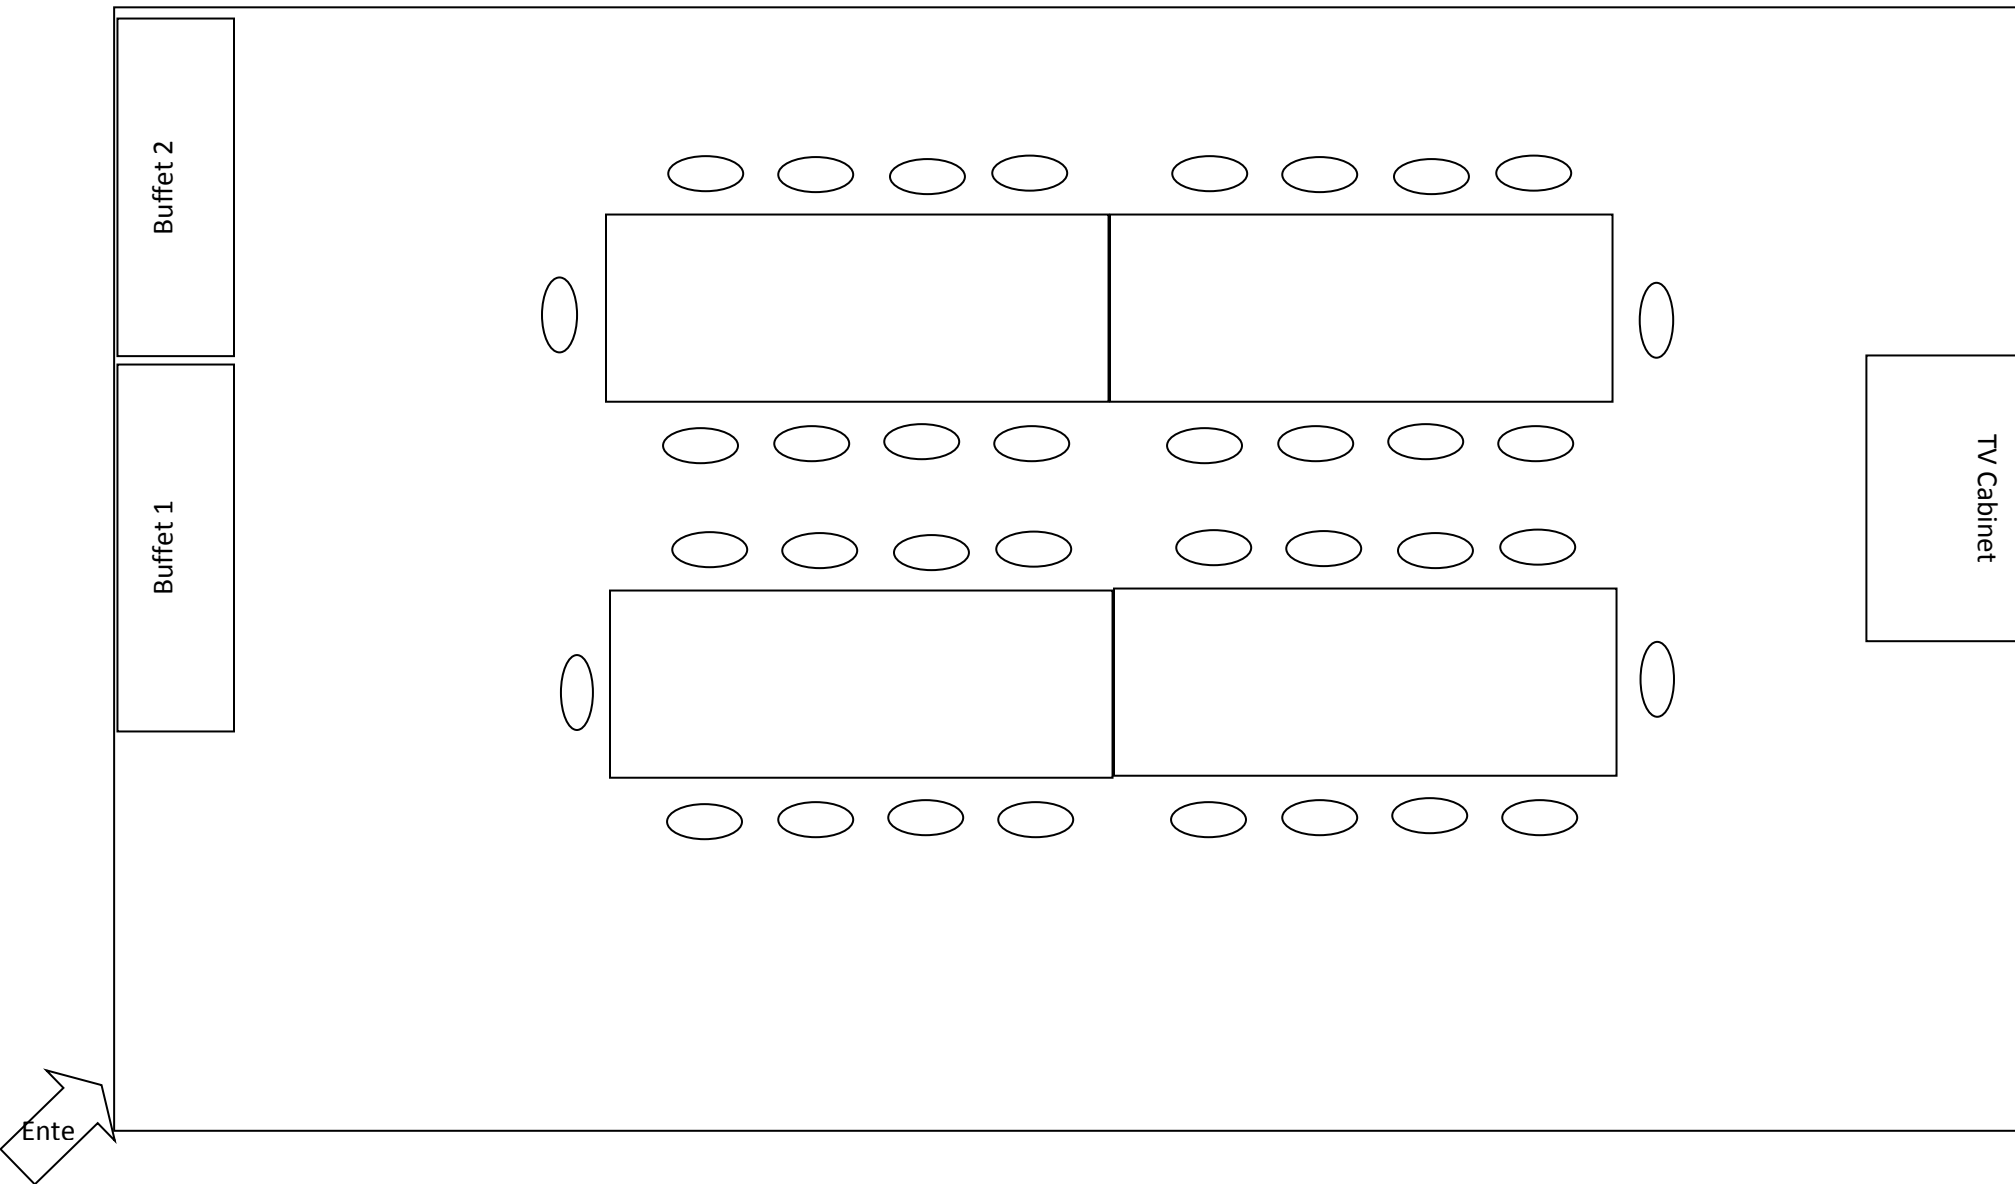

Unit C wedding chapel for 50

Buffet 2

Buffet 1

TV Cabinet

Ente

Unit C round wedding reception

Unit C long reception

Unit C shower for 25

Unit C contemporary shower for 25

Unit C Contemporary for 36

Buffet 1

Buffet 2

TV  
Cabinet

Gift Table

Ente

Unit C family style dining for 40

Unit C theater style

Buffet 2

Buffet 1

Podium

TV Cabinet

Ente

Unit C u-shape for 15

Unit C business meeting for 10