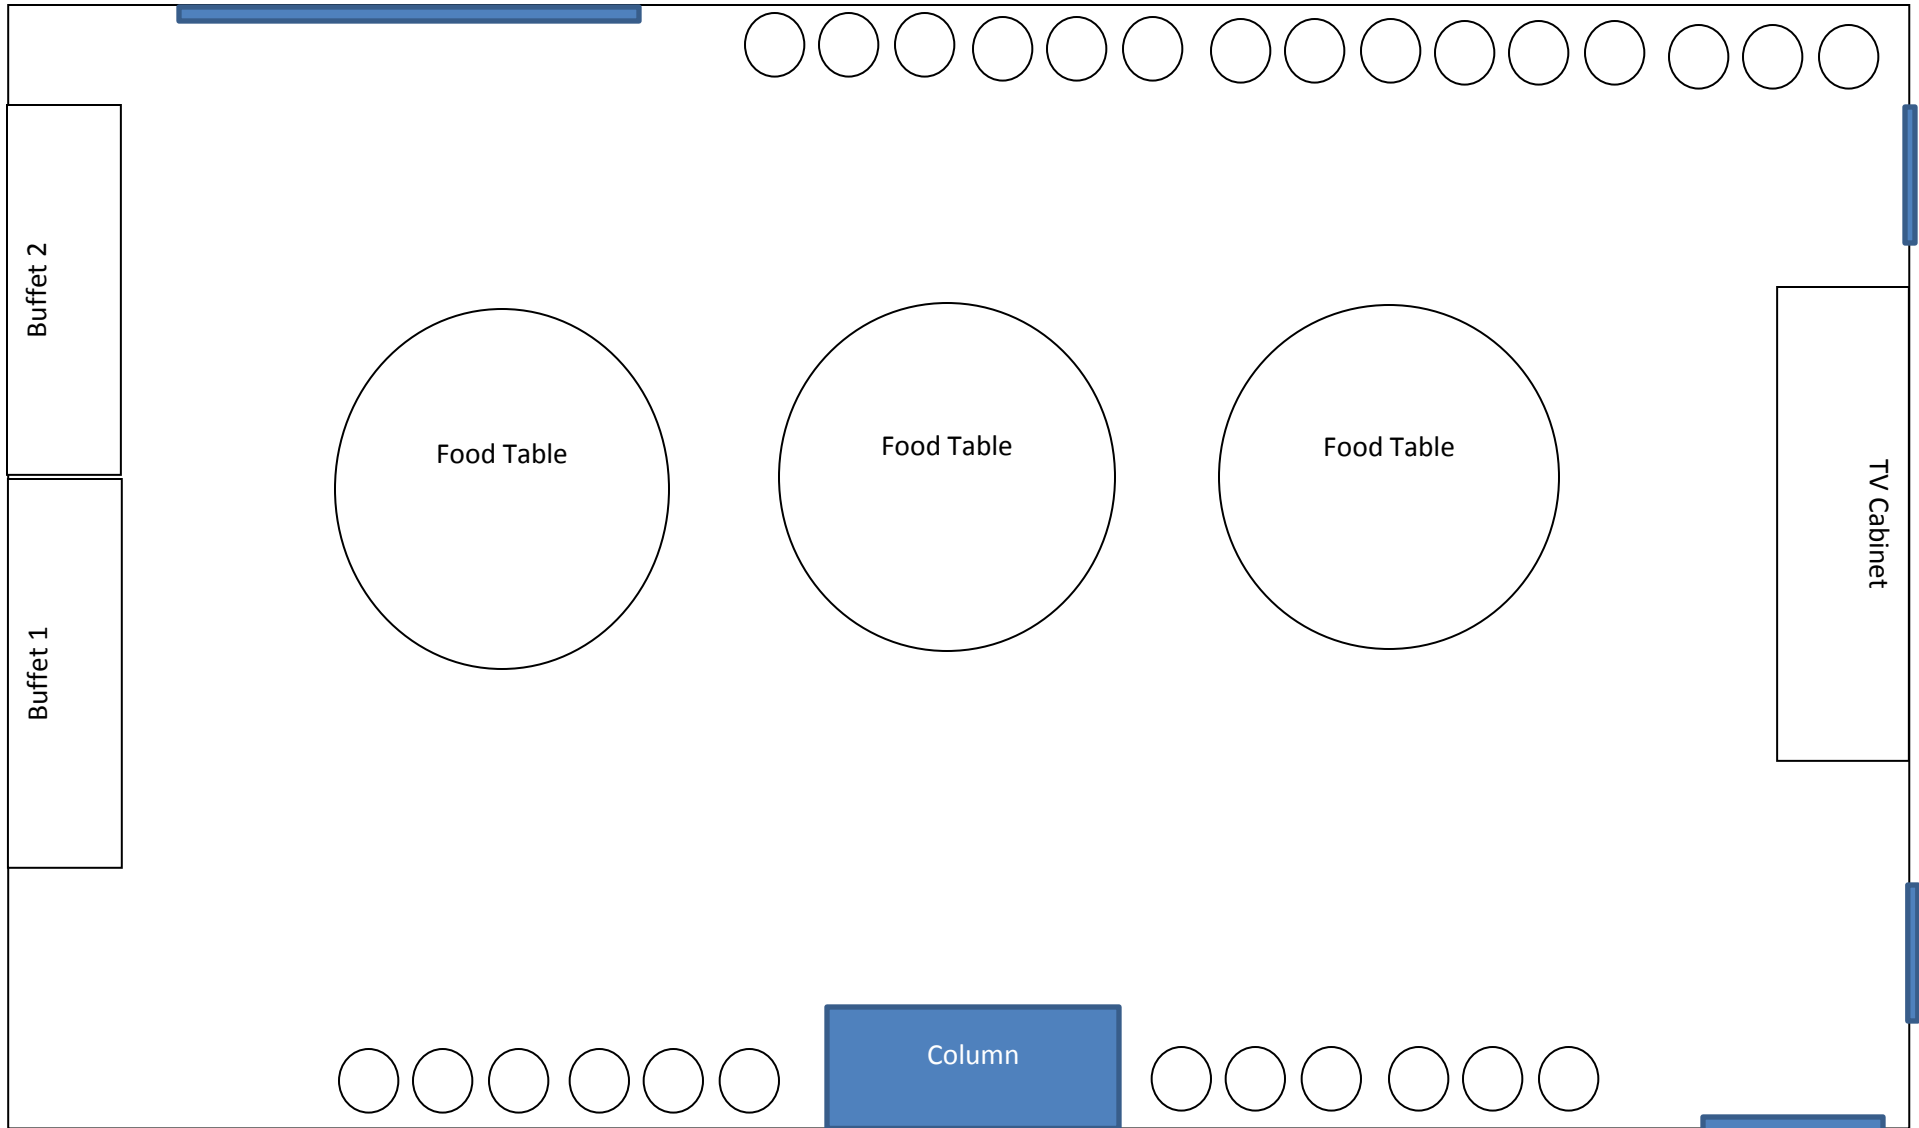

Unit C wedding chapel for 50

Buffet 2

Buffet 1

TV Cabinet

Ente

Unit C round wedding reception

Unit C long reception

Unit C shower for 25

Unit C contemporary shower for 25

Unit C Contemporary for 36

Buffet 1

Buffet 2

TV  
Cabinet

Gift Table

Ente

Unit C family style dining for 40

Unit C theater style

Buffet 2

Buffet 1

Podium

TV Cabinet

Ente

Unit C u-shape for 15

Unit C business meeting for 10