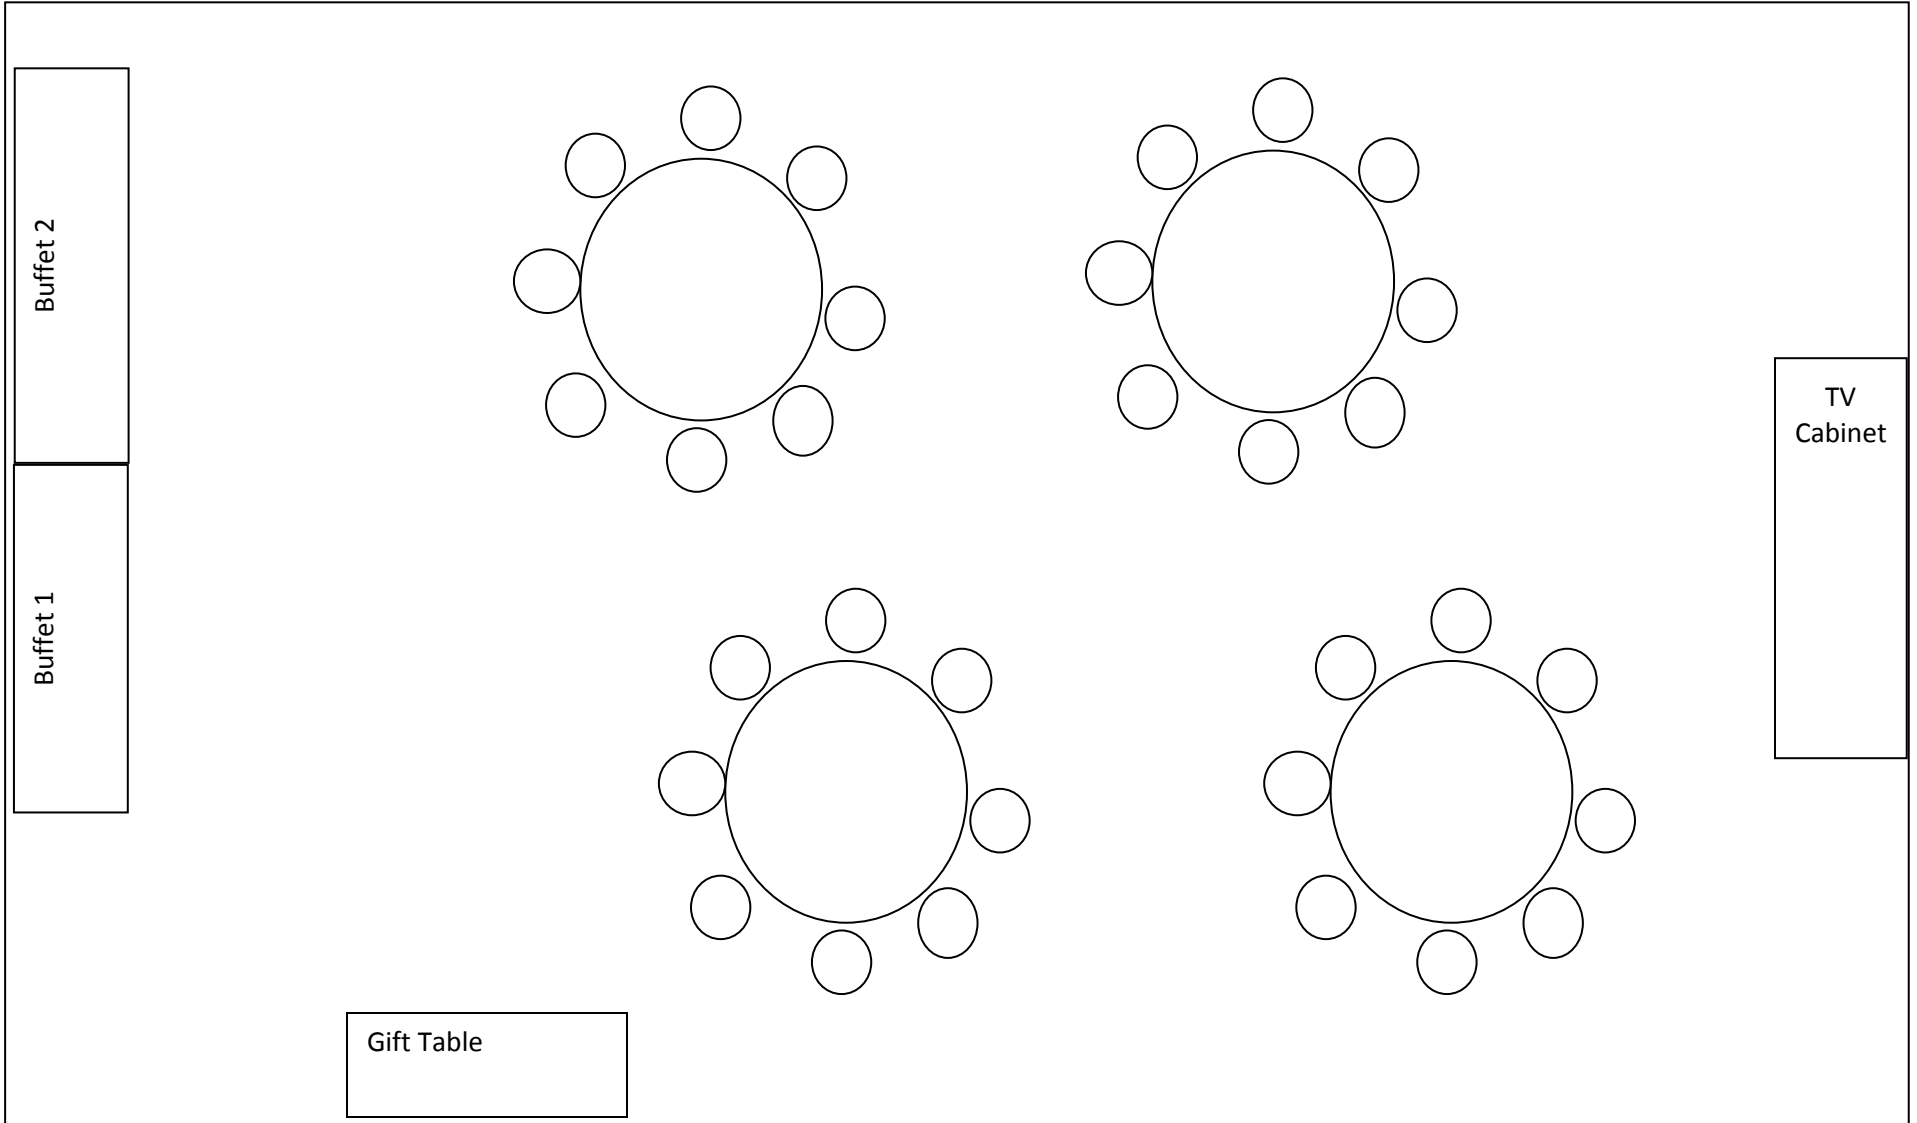

Unit C contemporary shower for 25

Unit C Contemporary for 36

Buffet 1

Buffet 2

TV  
Cabinet

Gift Table

Ente

Unit C family style dining for 40

Unit C theater style

Buffet 2

Buffet 1

Podium

TV Cabinet

Ente

Unit C u-shape for 15

Unit C business meeting for 10