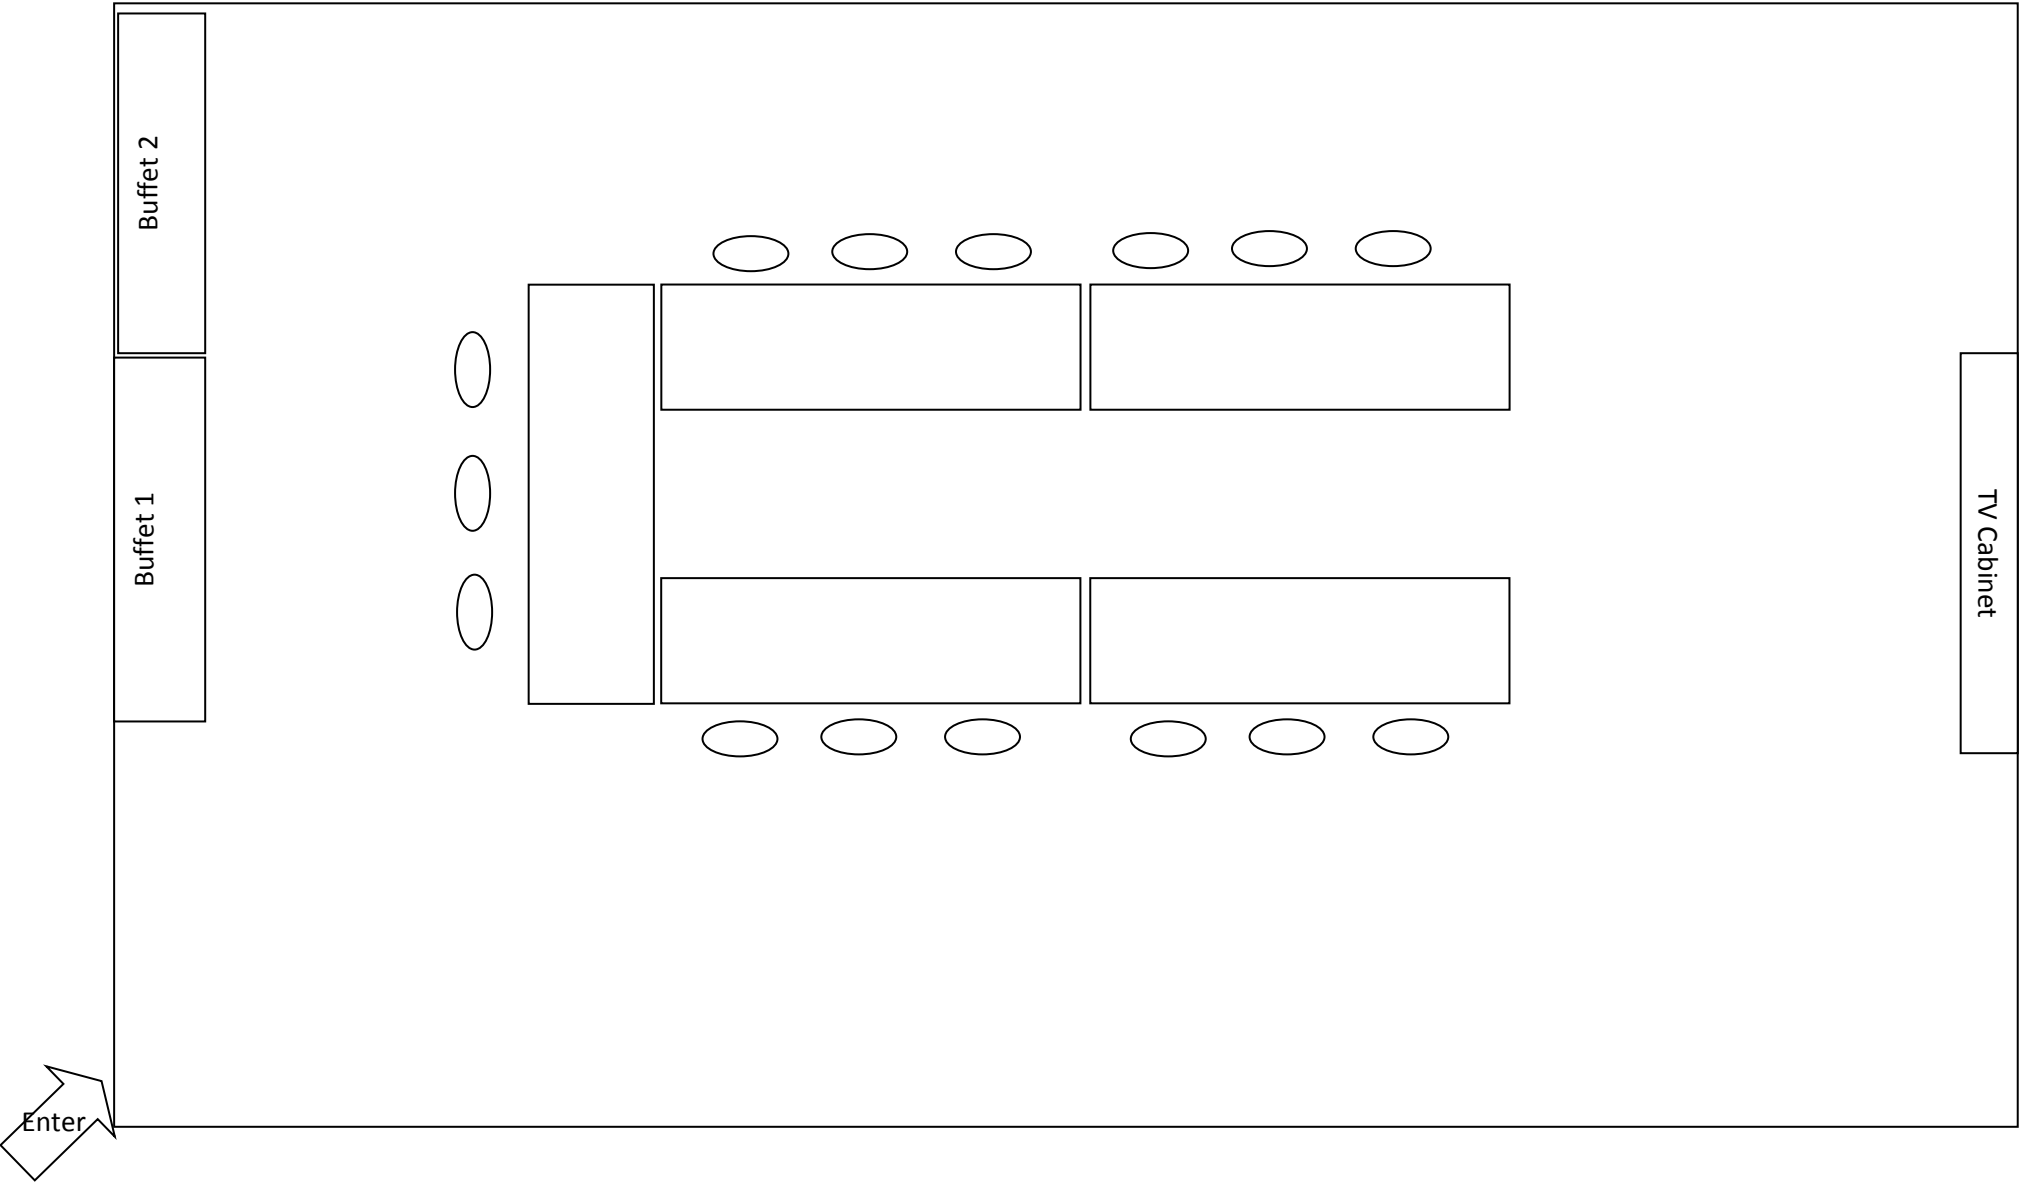

Unit C wedding chapel for 50

Buffet 2

Buffet 1

TV Cabinet

Ente

Unit C round wedding reception

Unit C long reception

Unit C shower for 25

Unit C contemporary shower for 25

Unit C Contemporary for 36

Buffet 1

Buffet 2

TV  
Cabinet

Gift Table

Ente

Unit C family style dining for 40

Unit C theater style

Buffet 2

Buffet 1

Podium

TV Cabinet

Ente

Unit C u-shape for 15

Unit C business meeting for 10