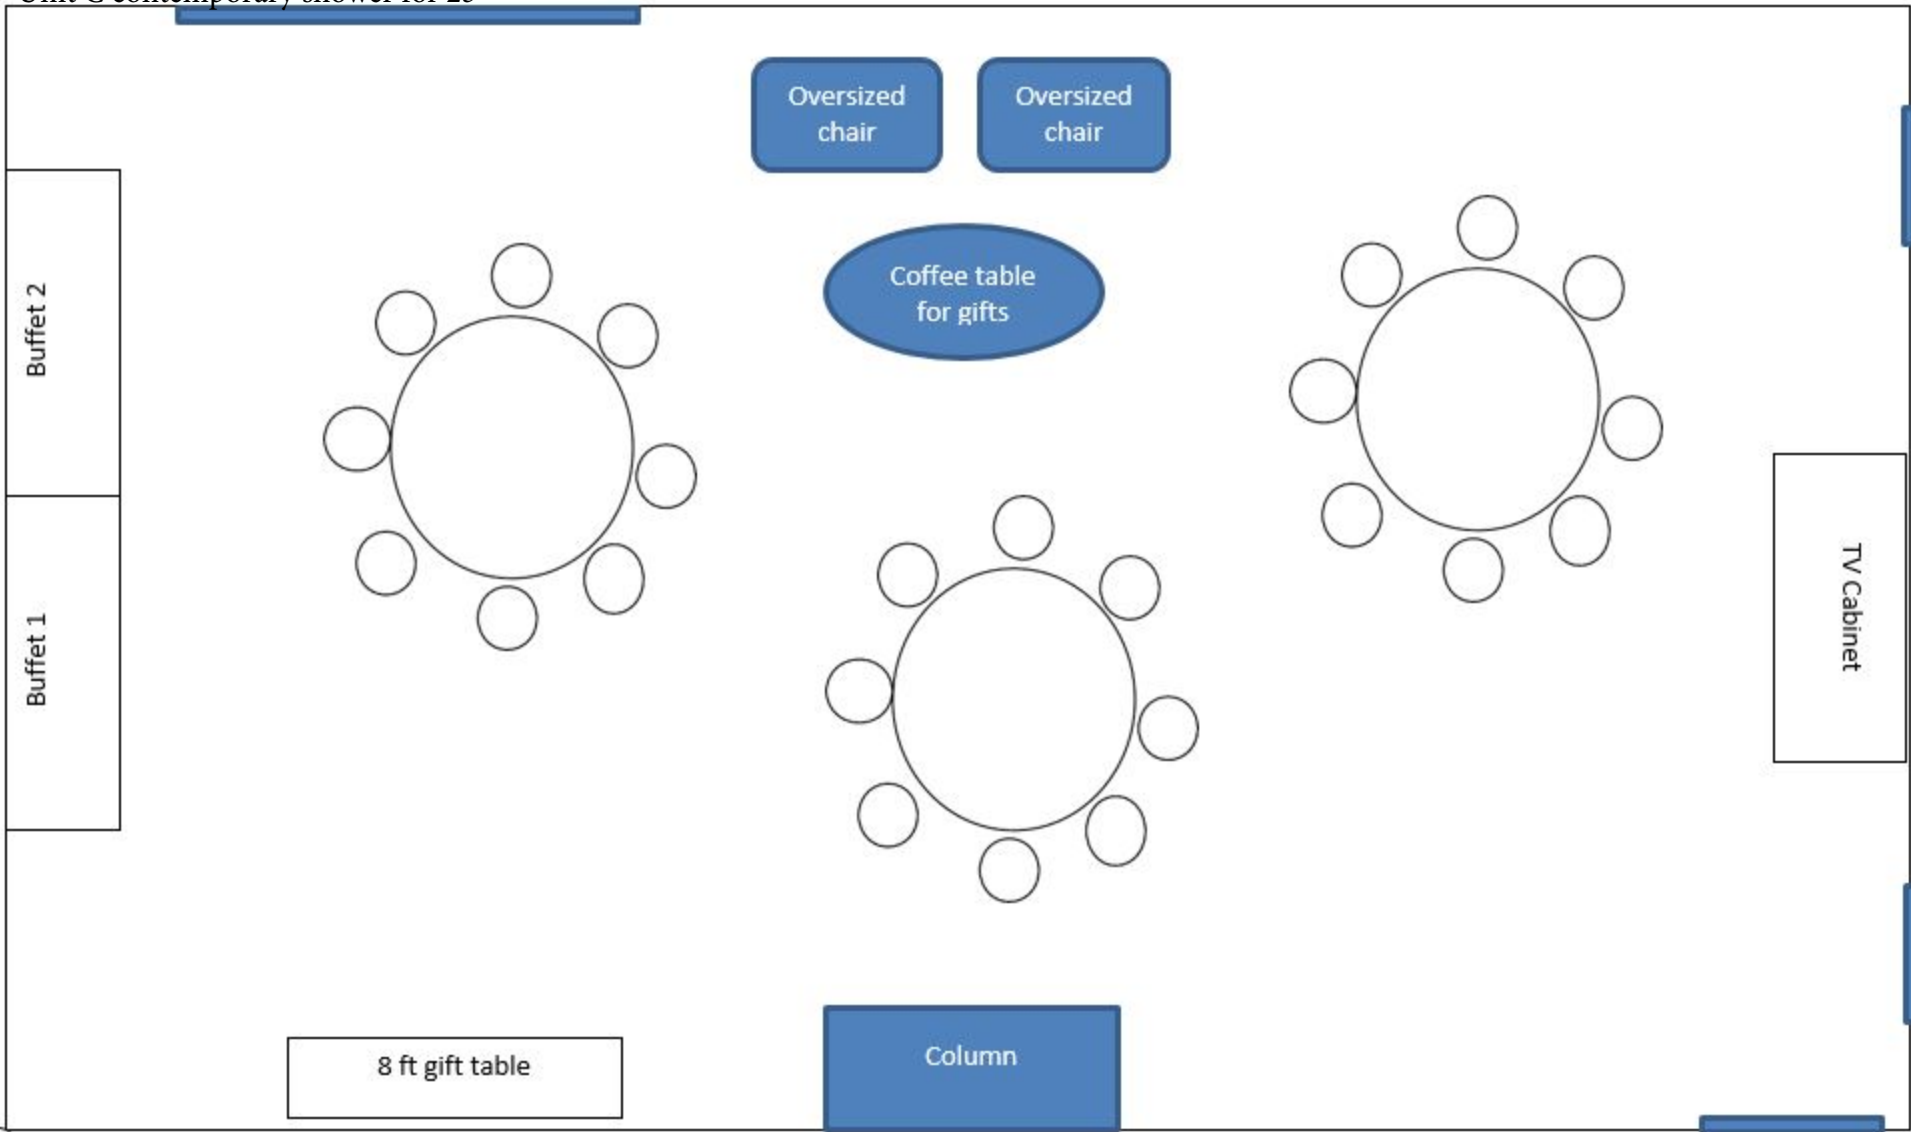

Unit C wedding chapel for 50

Buffet 2

Buffet 1

TV Cabinet

Ente

Unit C round wedding reception

Unit C long reception

Unit C shower for 25

Unit C contemporary shower for 25

Unit C Contemporary for 36

Buffet 1

Buffet 2

TV  
Cabinet

Gift Table

Ente

Unit C family style dining for 40

Unit C theater style

Buffet 2

Buffet 1

Podium

TV Cabinet

Ente

Unit C u-shape for 15

Unit C business meeting for 10