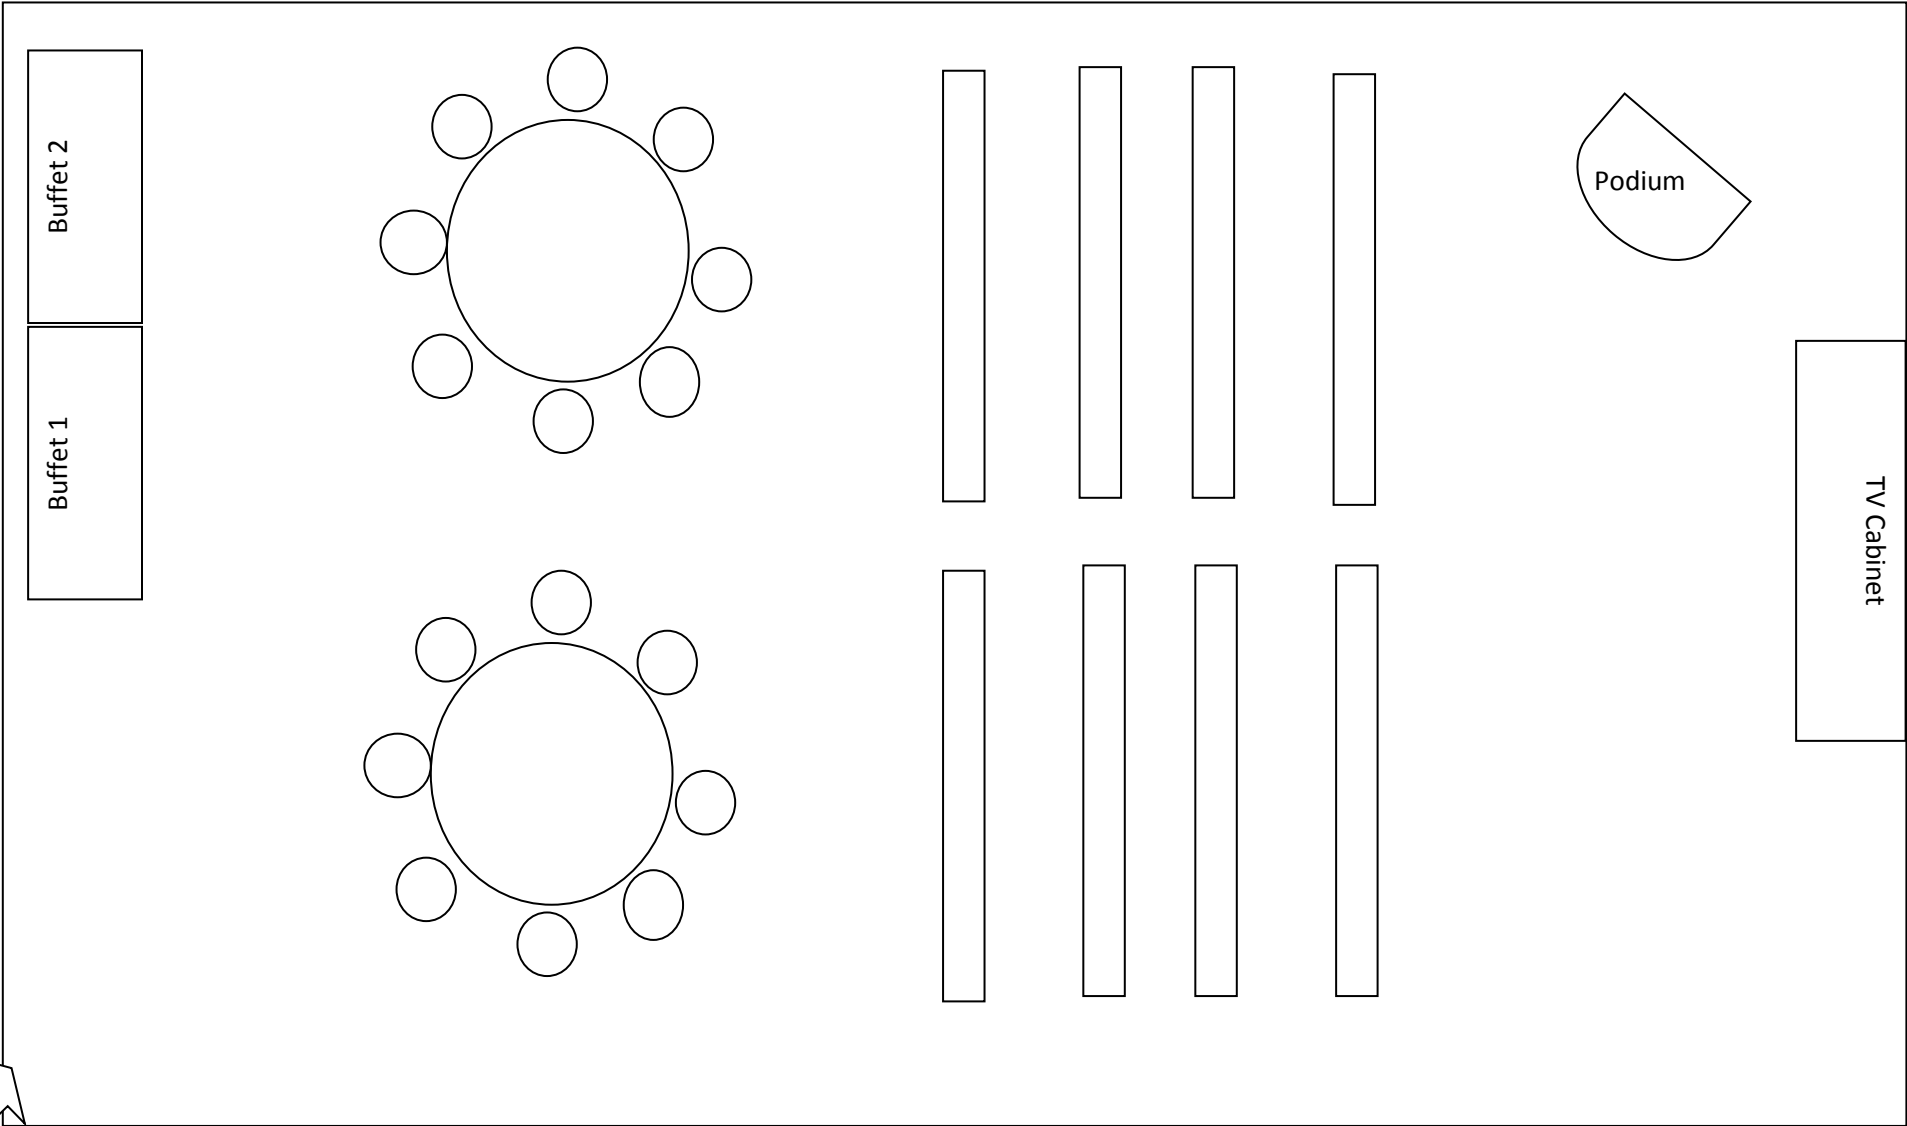

Unit C contemporary shower for 25

Unit C Contemporary for 36

Buffet 1

Buffet 2

TV  
Cabinet

Gift Table

Ente

Unit C family style dining for 40

Unit C theater style

Buffet 2

Buffet 1

Podium

TV Cabinet

Ente

Unit C u-shape for 15

Unit C business meeting for 10