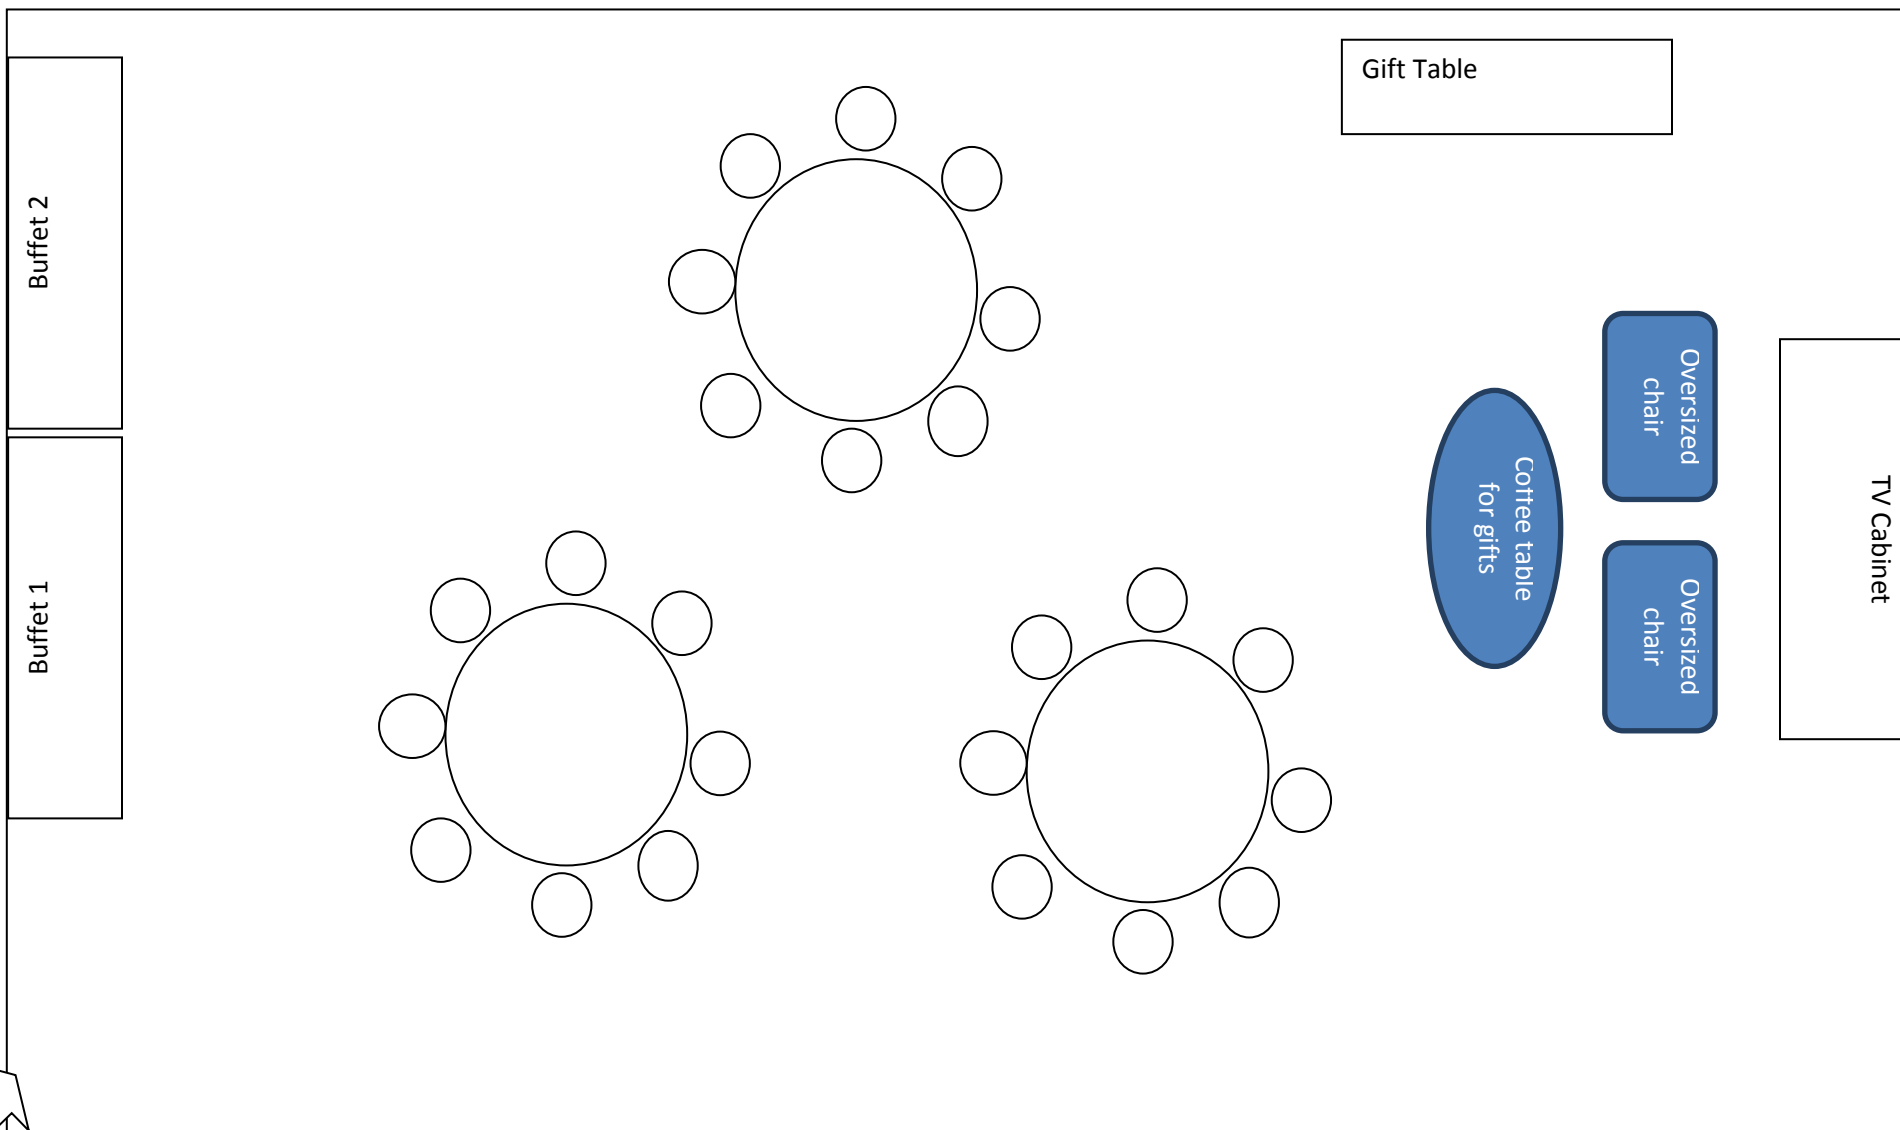

Unit C wedding chapel for 50

Buffet 2

Buffet 1

TV Cabinet

Ente

Unit C round wedding reception

Unit C long reception

Unit C shower for 25

Unit C contemporary shower for 25

Unit C Contemporary for 36

Buffet 1

Buffet 2

TV  
Cabinet

Gift Table

Ente

Unit C family style dining for 40

Unit C theater style

Buffet 2

Buffet 1

Podium

TV Cabinet

Ente

Unit C u-shape for 15

Unit C business meeting for 10