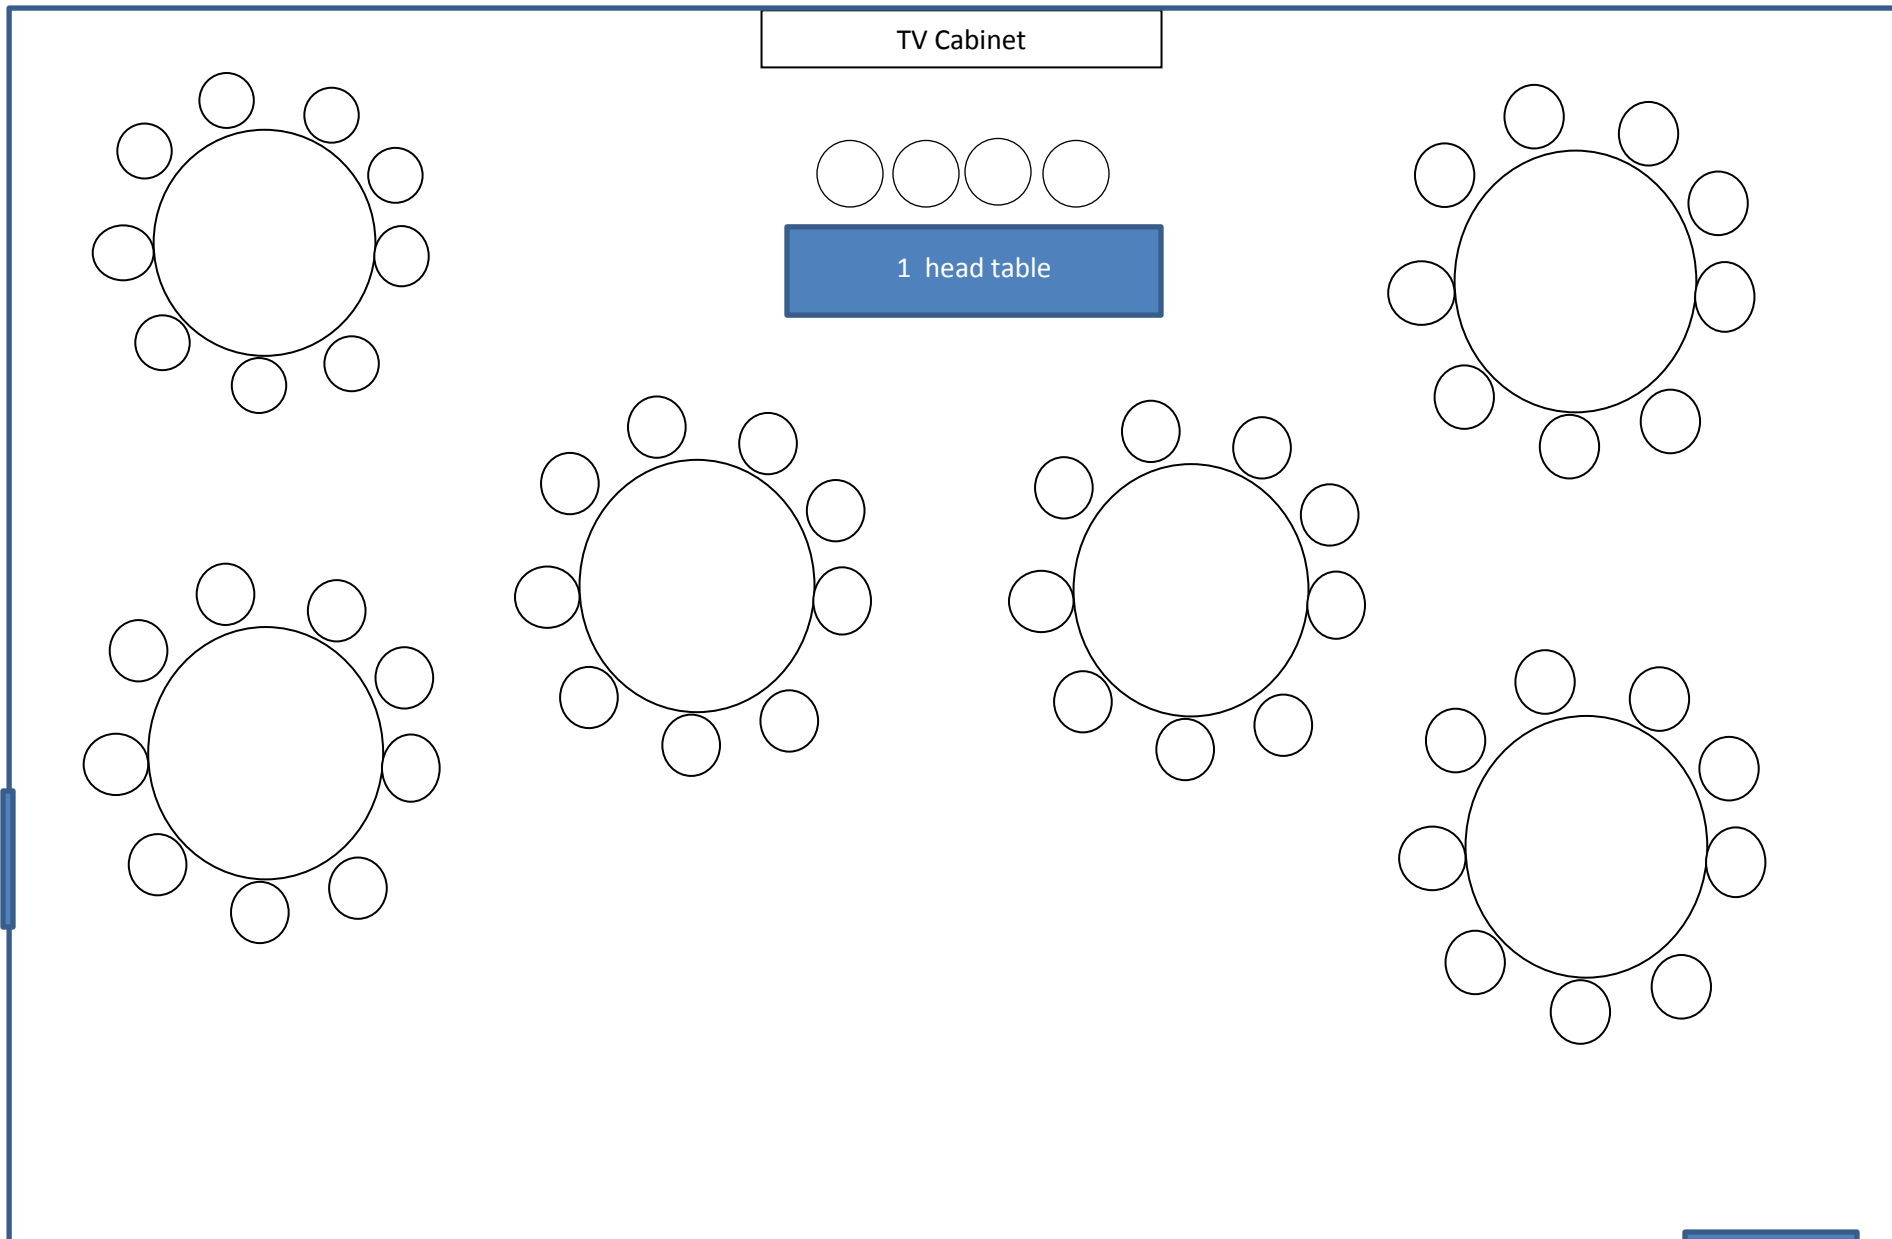

Unit D 5 rounds with 40 chairs

Unit D 6 round with 48 chairs

Unit D 8 rounds with 64 chairs

TV Cabinet

Unit D 6 round wedding with aisle and head table

Unit D 6 rounds with head table

Unit D reception with head table and room for dancing for 40 guests

Unit D u-shape training for 32

Unit D angled training for 25

Unit D reunion style

TV Cabinet

Unit D family style dining for 32

Unit D 7 long horseshoe with head table for 50

Unit D long training tables with teachers table for 30