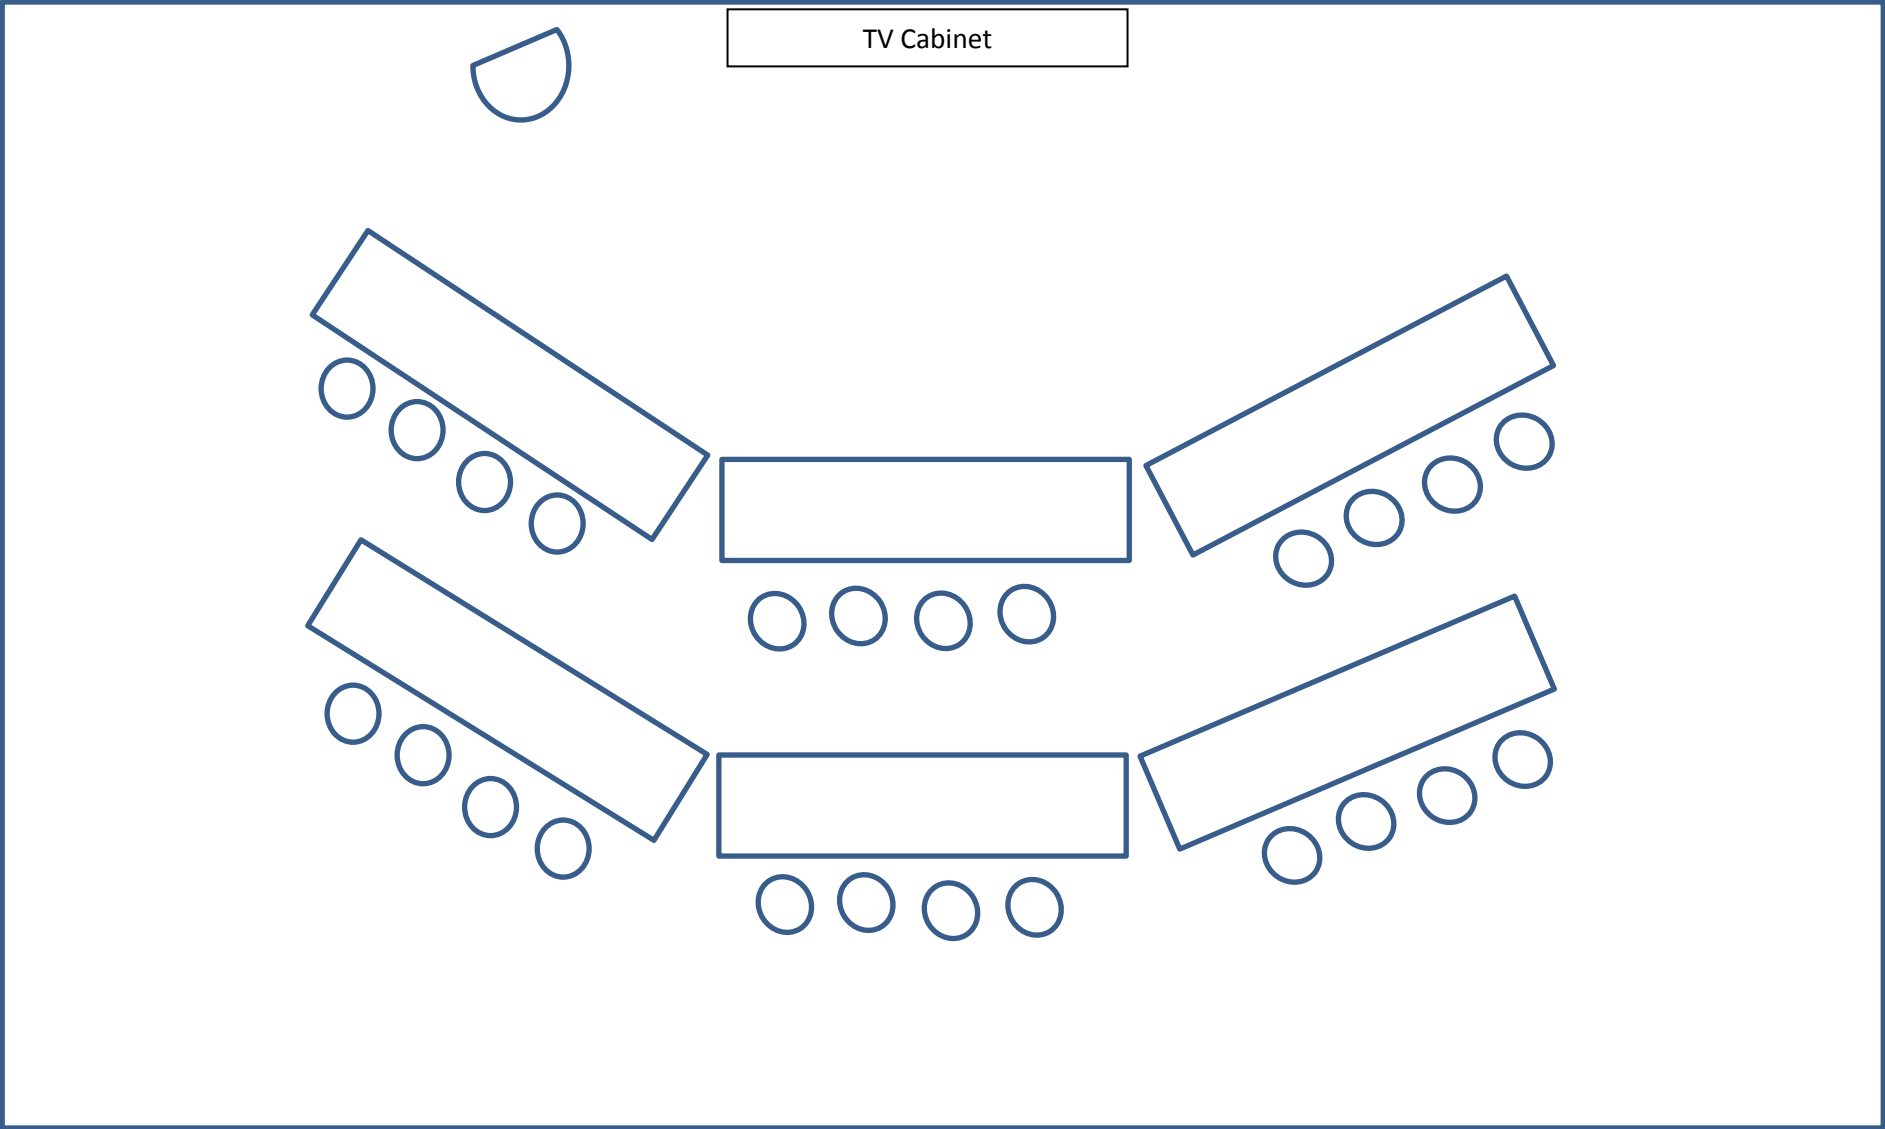

Unit D 5 rounds with 40 chairs

Unit D 6 round with 48 chairs

Unit D 8 rounds with 64 chairs

TV Cabinet

Unit D 6 round wedding with aisle and head table

Unit D 6 rounds with head table

Unit D reception with head table and room for dancing for 40 guests

Unit D u-shape training for 32

Unit D angled training for 25

Unit D reunion style

TV Cabinet

Unit D family style dining for 32

Unit D 7 long horseshoe with head table for 50

Unit D long training tables with teachers table for 30