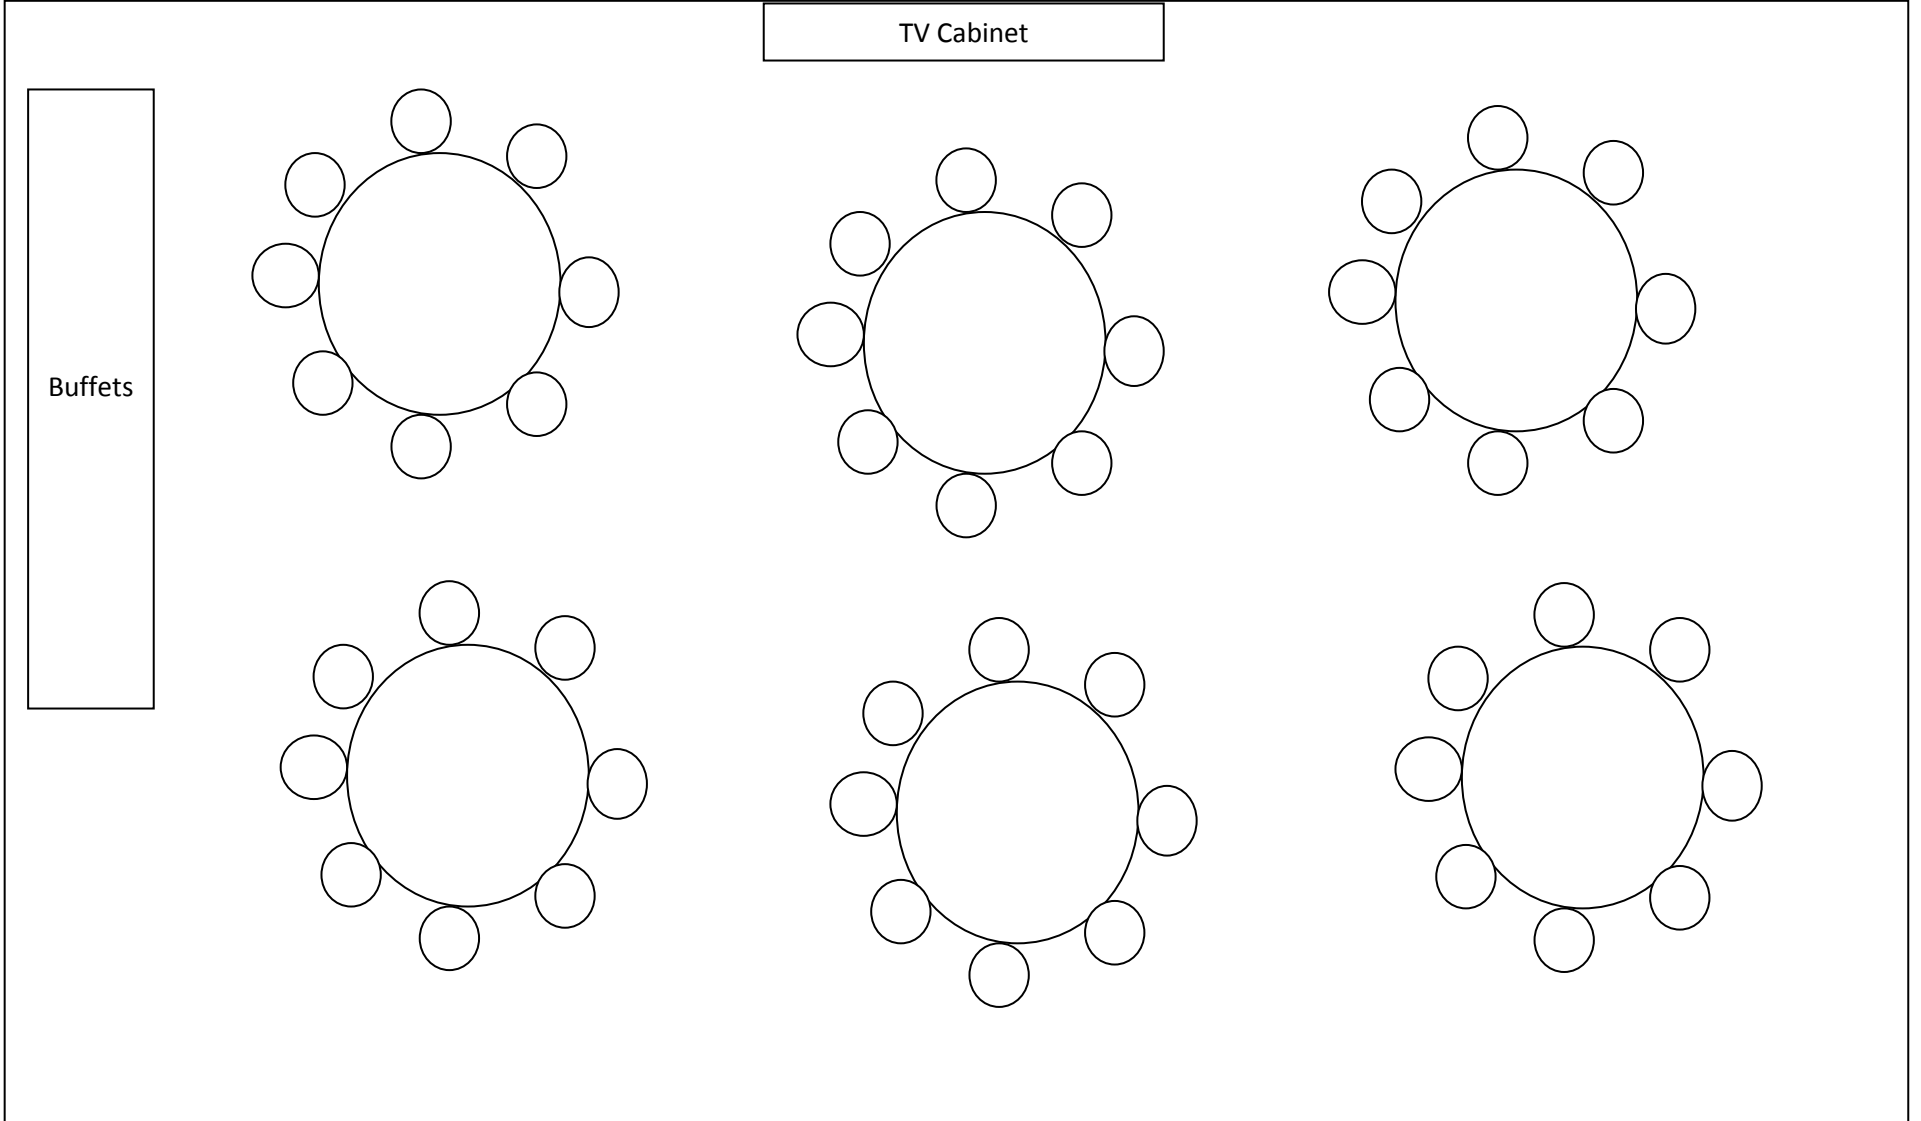

Unit D 5 rounds with 40 chairs

Unit D 6 round with 48 chairs

Unit D 8 rounds with 64 chairs

TV Cabinet

Unit D 6 round wedding with aisle and head table

Unit D 6 rounds with head table

Unit D reception with head table and room for dancing for 40 guests

Unit D u-shape training for 32

Unit D angled training for 25

Unit D reunion style

TV Cabinet

Unit D family style dining for 32

Unit D 7 long horseshoe with head table for 50

Unit D long training tables with teachers table for 30