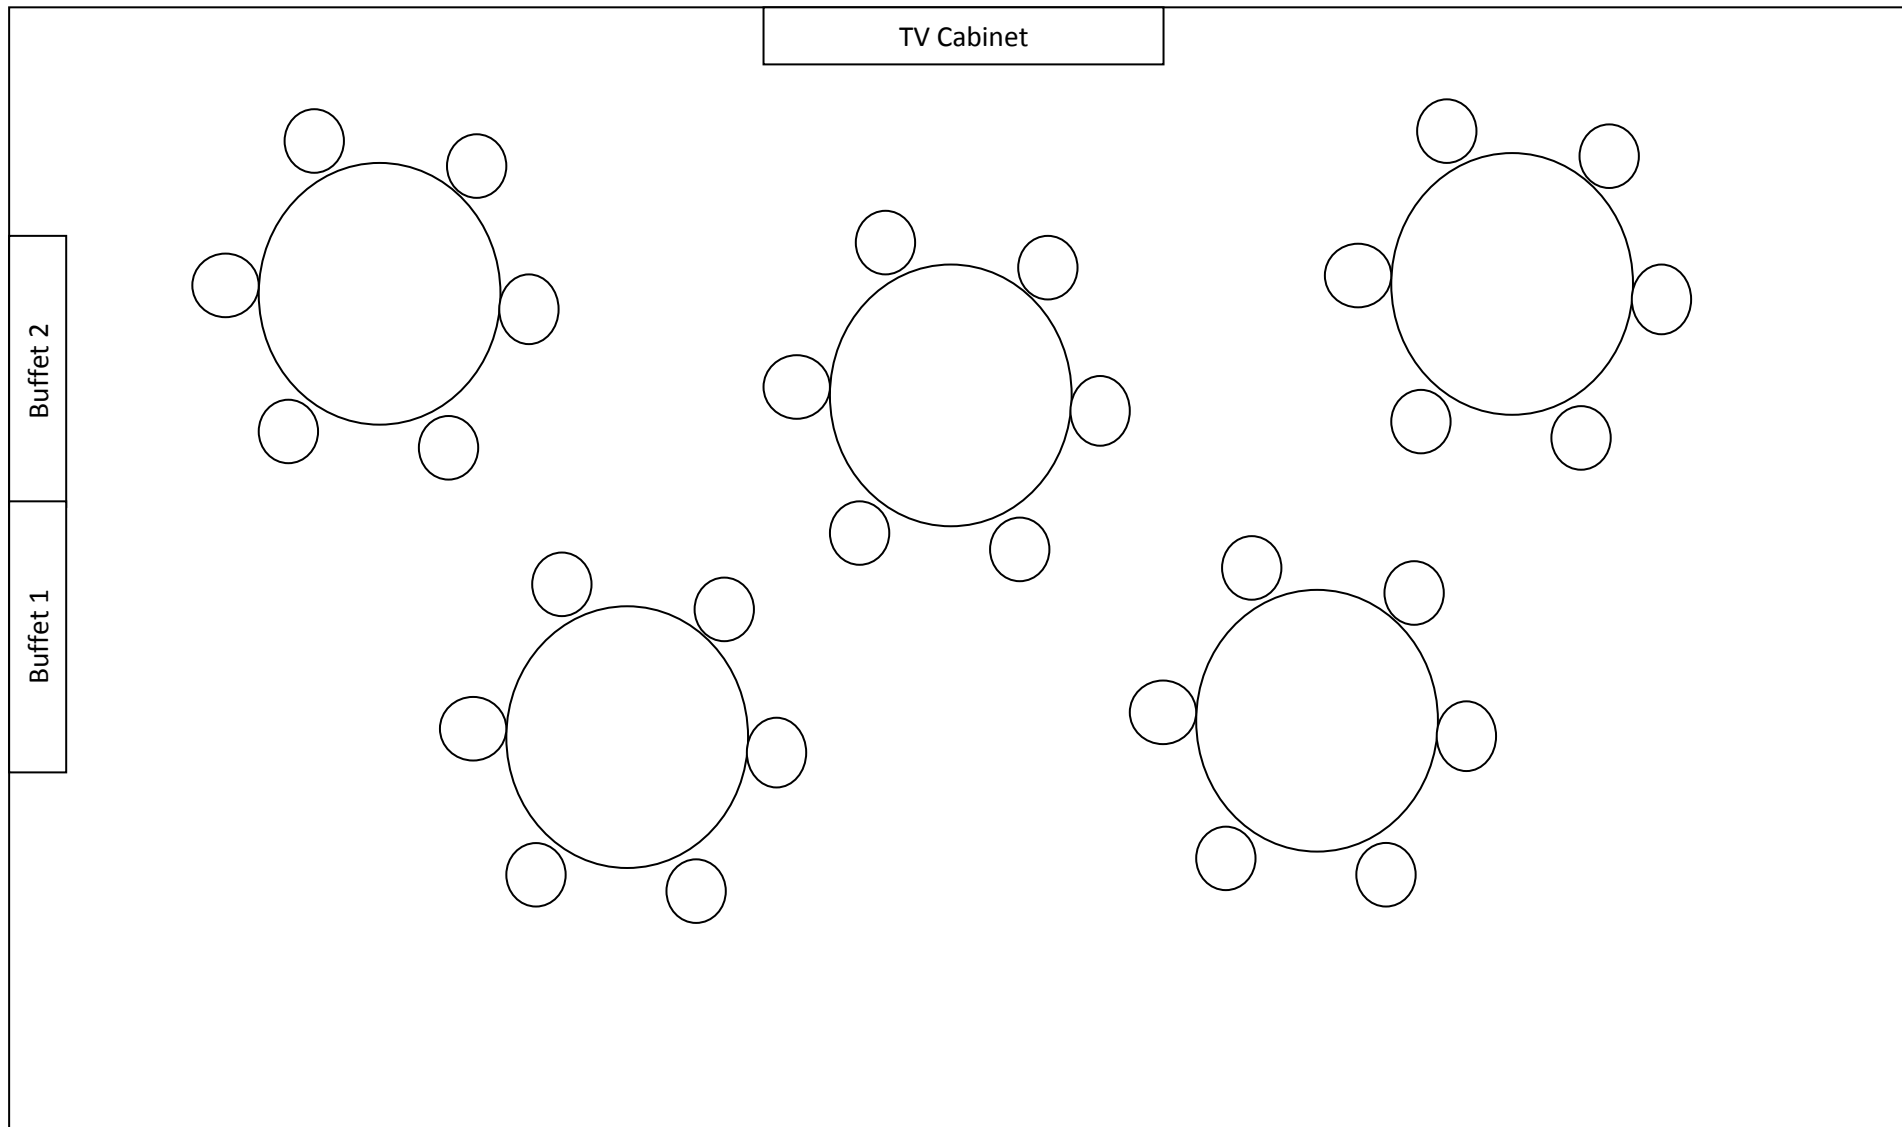

Unit D 5 rounds with 40 chairs

Unit D 6 round with 48 chairs

Unit D 8 rounds with 64 chairs

TV Cabinet

Unit D 6 round wedding with aisle and head table

Unit D 6 rounds with head table

Unit D reception with head table and room for dancing for 40 guests

Unit D u-shape training for 32

Unit D angled training for 25

Unit D reunion style

TV Cabinet

Unit D family style dining for 32

Unit D 7 long horseshoe with head table for 50

Unit D long training tables with teachers table for 30