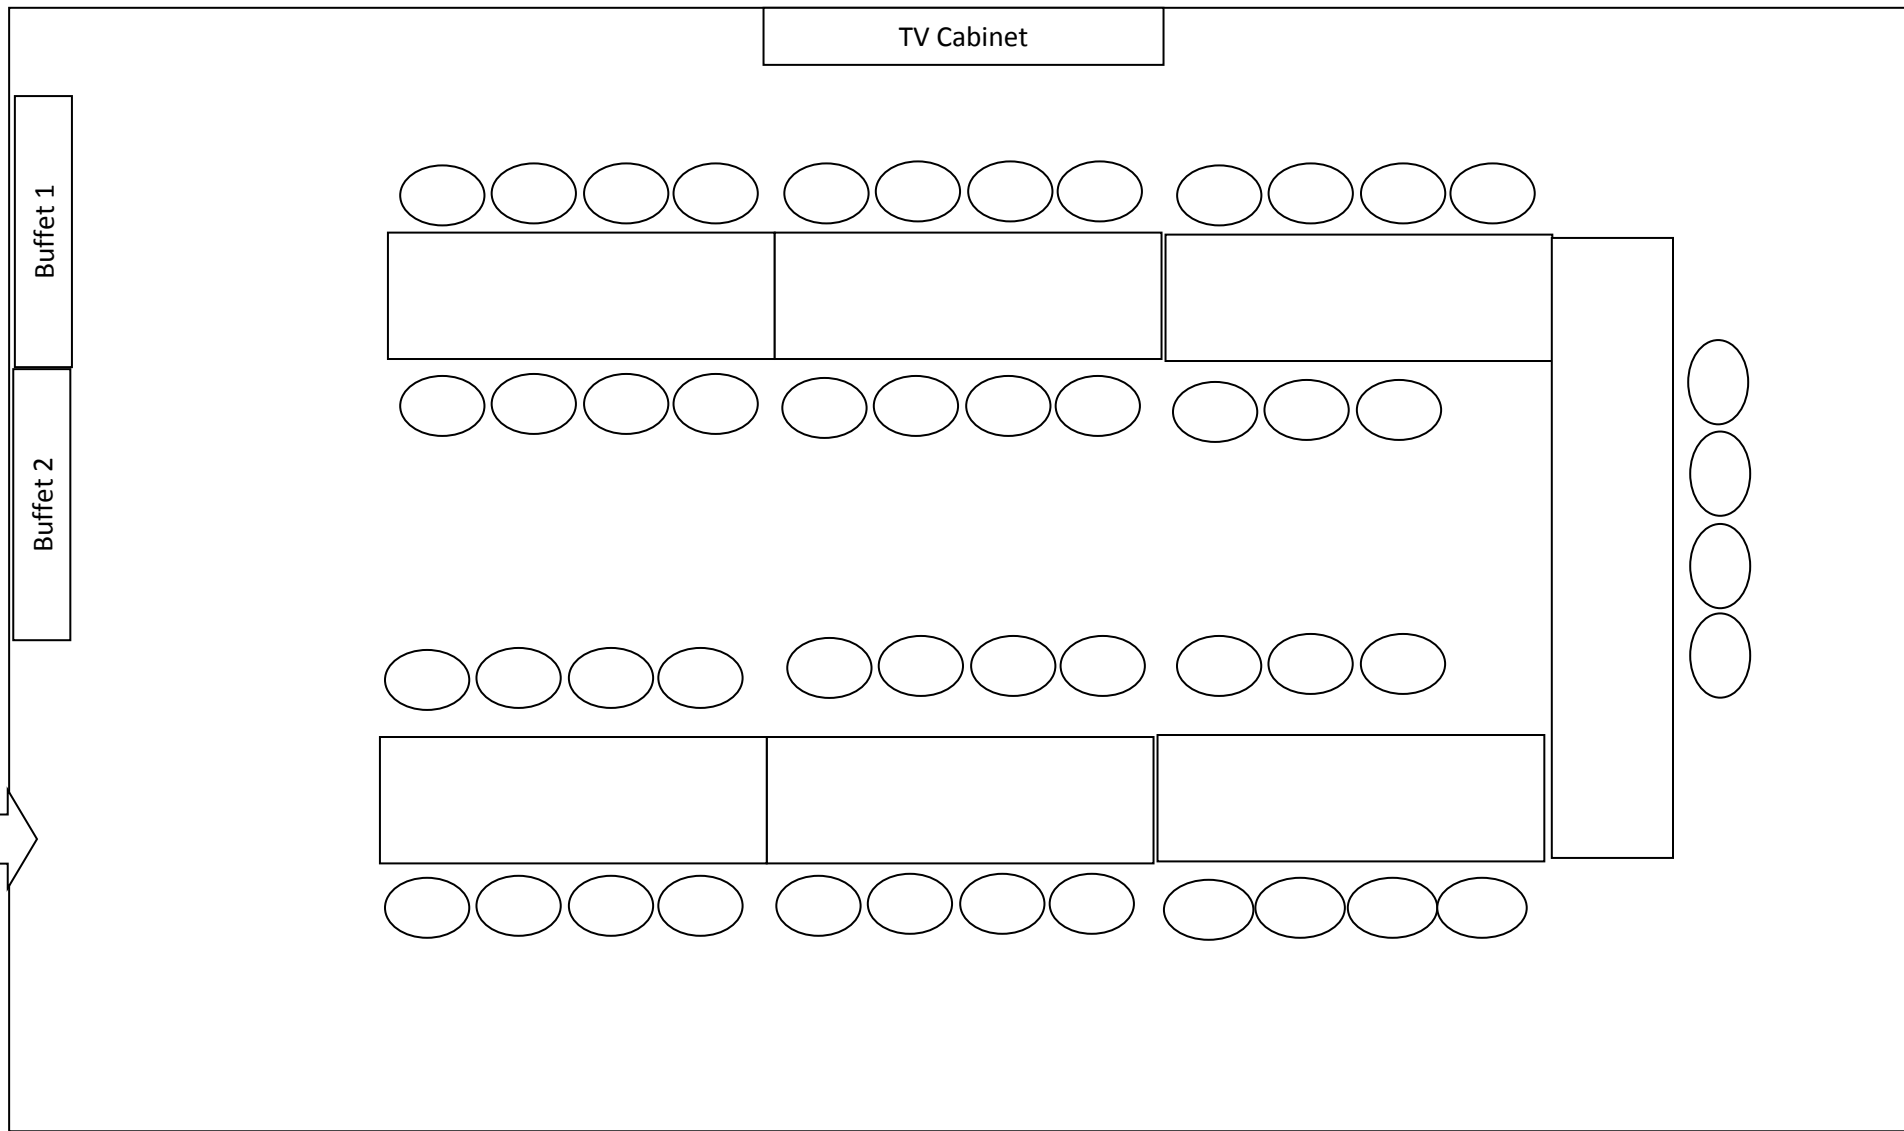

Unit D 5 rounds with 40 chairs

Unit D 6 round with 48 chairs

Unit D 8 rounds with 64 chairs

TV Cabinet

Unit D 6 round wedding with aisle and head table

Unit D 6 rounds with head table

Unit D reception with head table and room for dancing for 40 guests

Unit D u-shape training for 32

Unit D angled training for 25

Unit D reunion style

TV Cabinet

Unit D family style dining for 32

Unit D 7 long horseshoe with head table for 50

Unit D long training tables with teachers table for 30