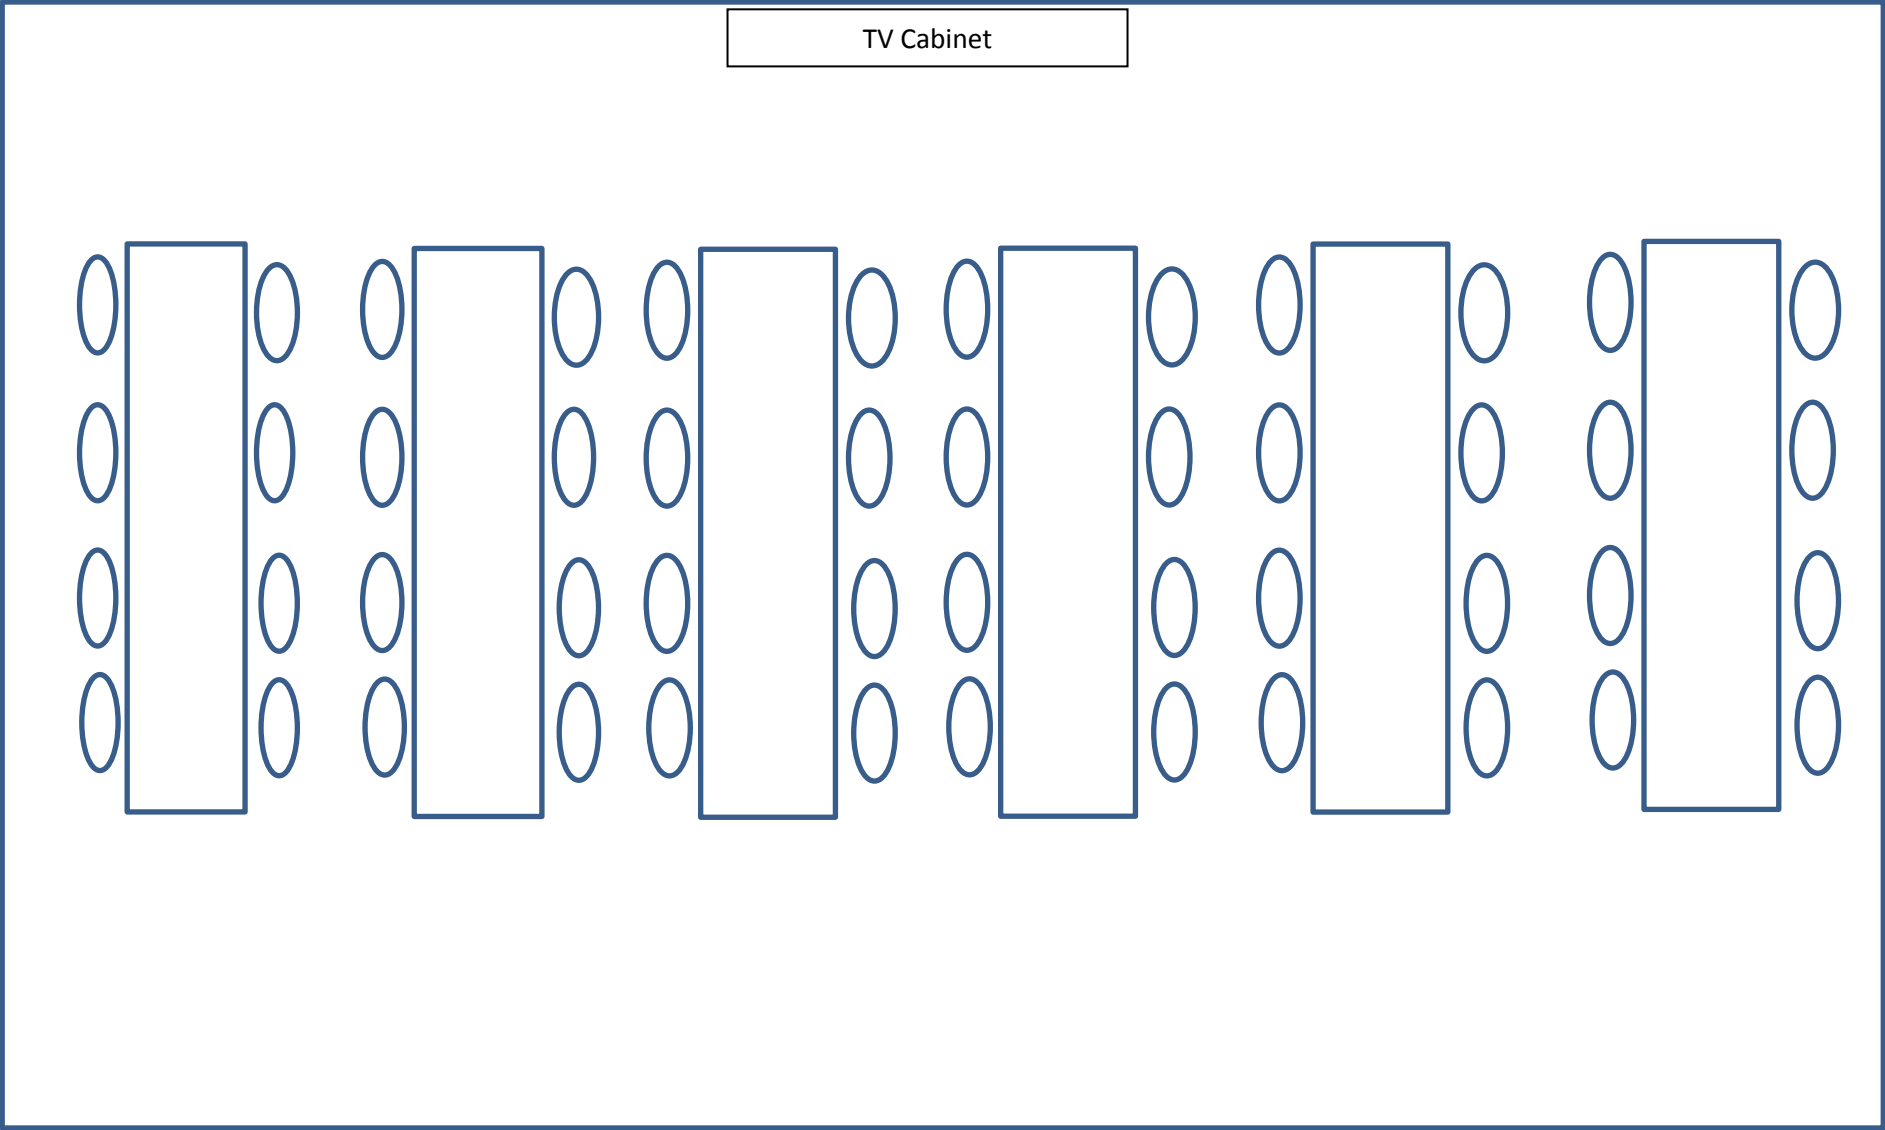

Unit D u-shape training for 32

Unit D angled training for 25

Unit D reunion style

TV Cabinet

Unit D family style dining for 32

Unit D 7 long horseshoe with head table for 50

Unit D long training tables with teachers table for 30