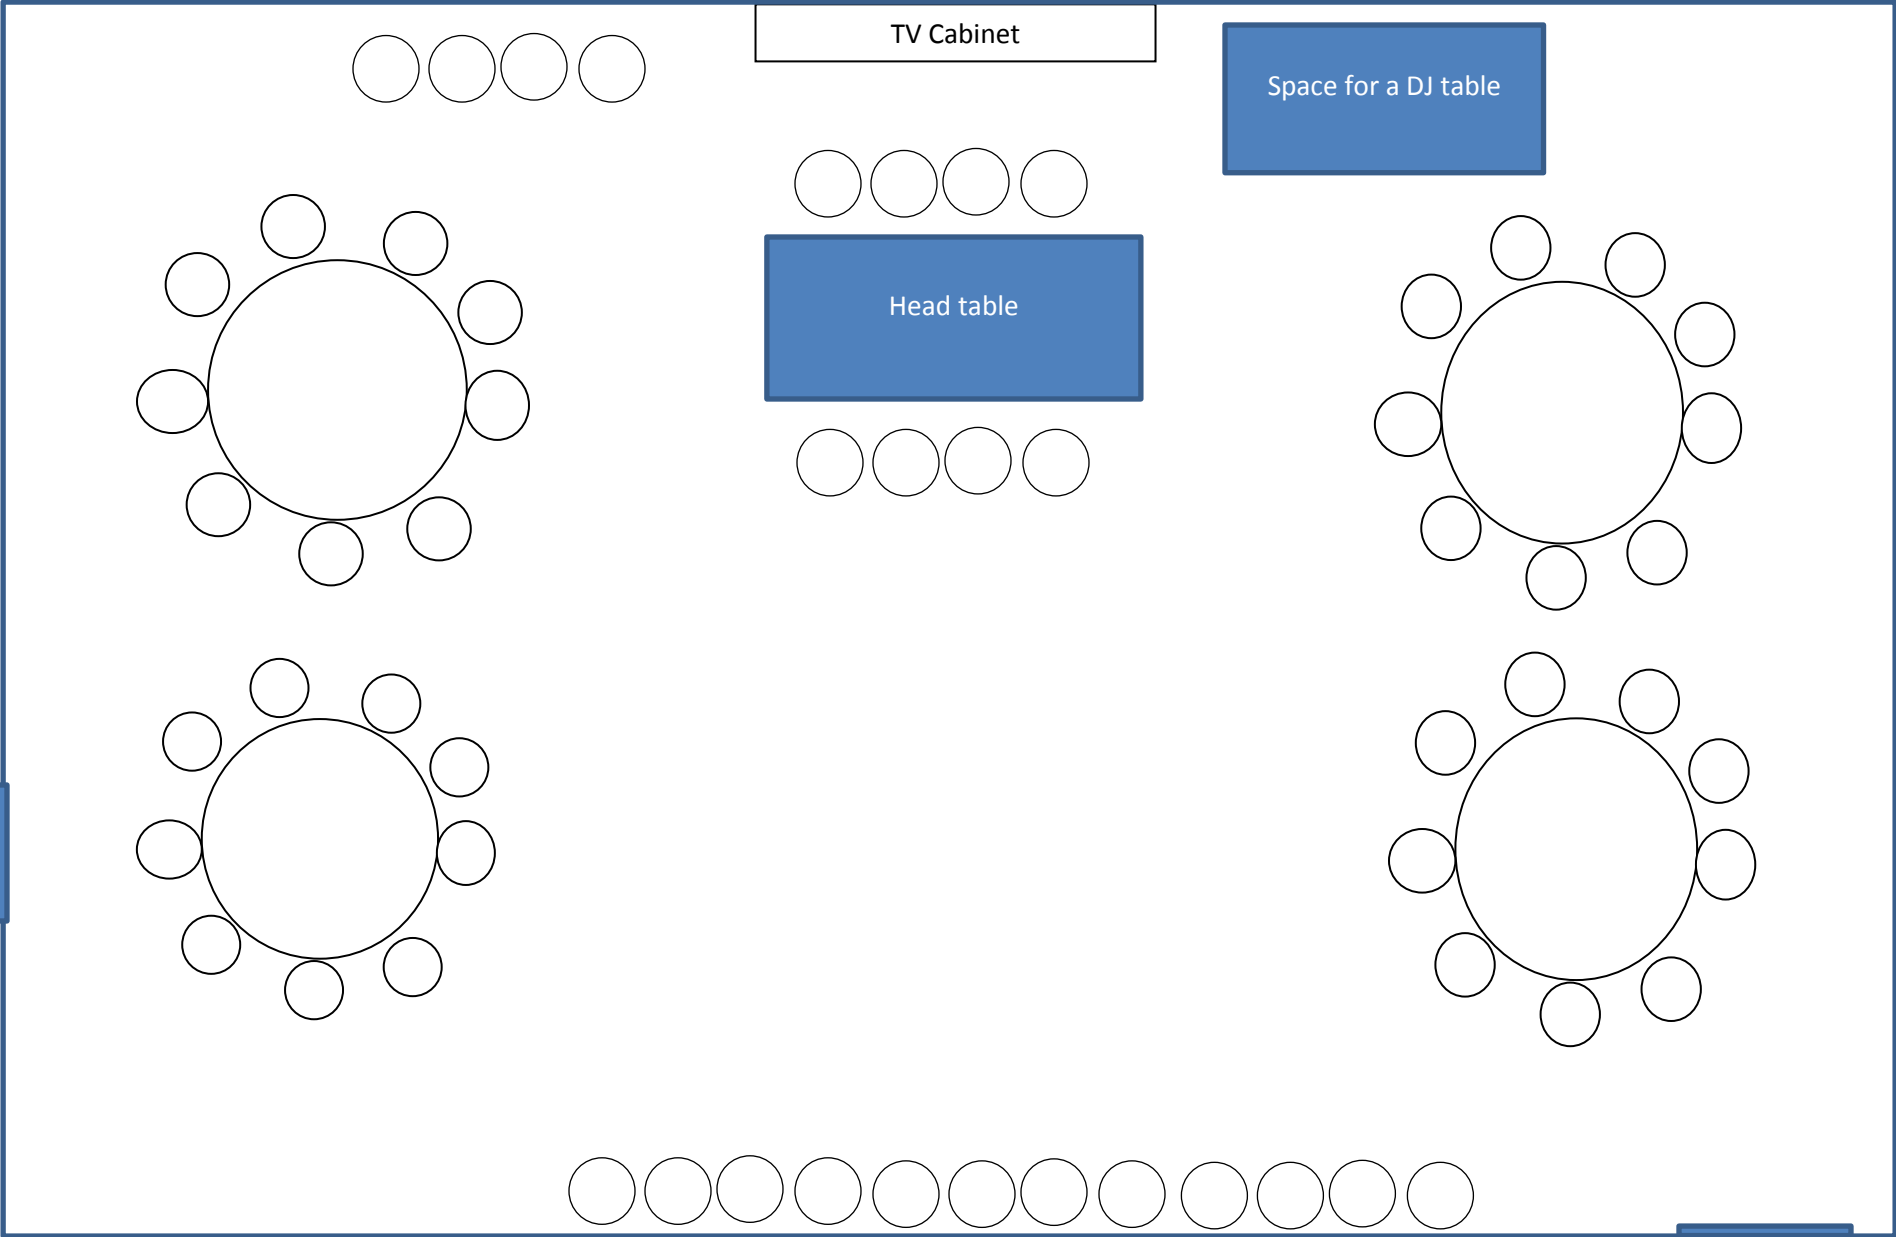

Unit D 5 rounds with 40 chairs

Unit D 6 round with 48 chairs

Unit D 8 rounds with 64 chairs

TV Cabinet

Unit D 6 round wedding with aisle and head table

Unit D 6 rounds with head table

Unit D reception with head table and room for dancing for 40 guests

Unit D u-shape training for 32

Unit D angled training for 25

Unit D reunion style

TV Cabinet

Unit D family style dining for 32

Unit D 7 long horseshoe with head table for 50

Unit D long training tables with teachers table for 30

Unit D u-shape training with head table for 30

Unit D u-shape training for 20