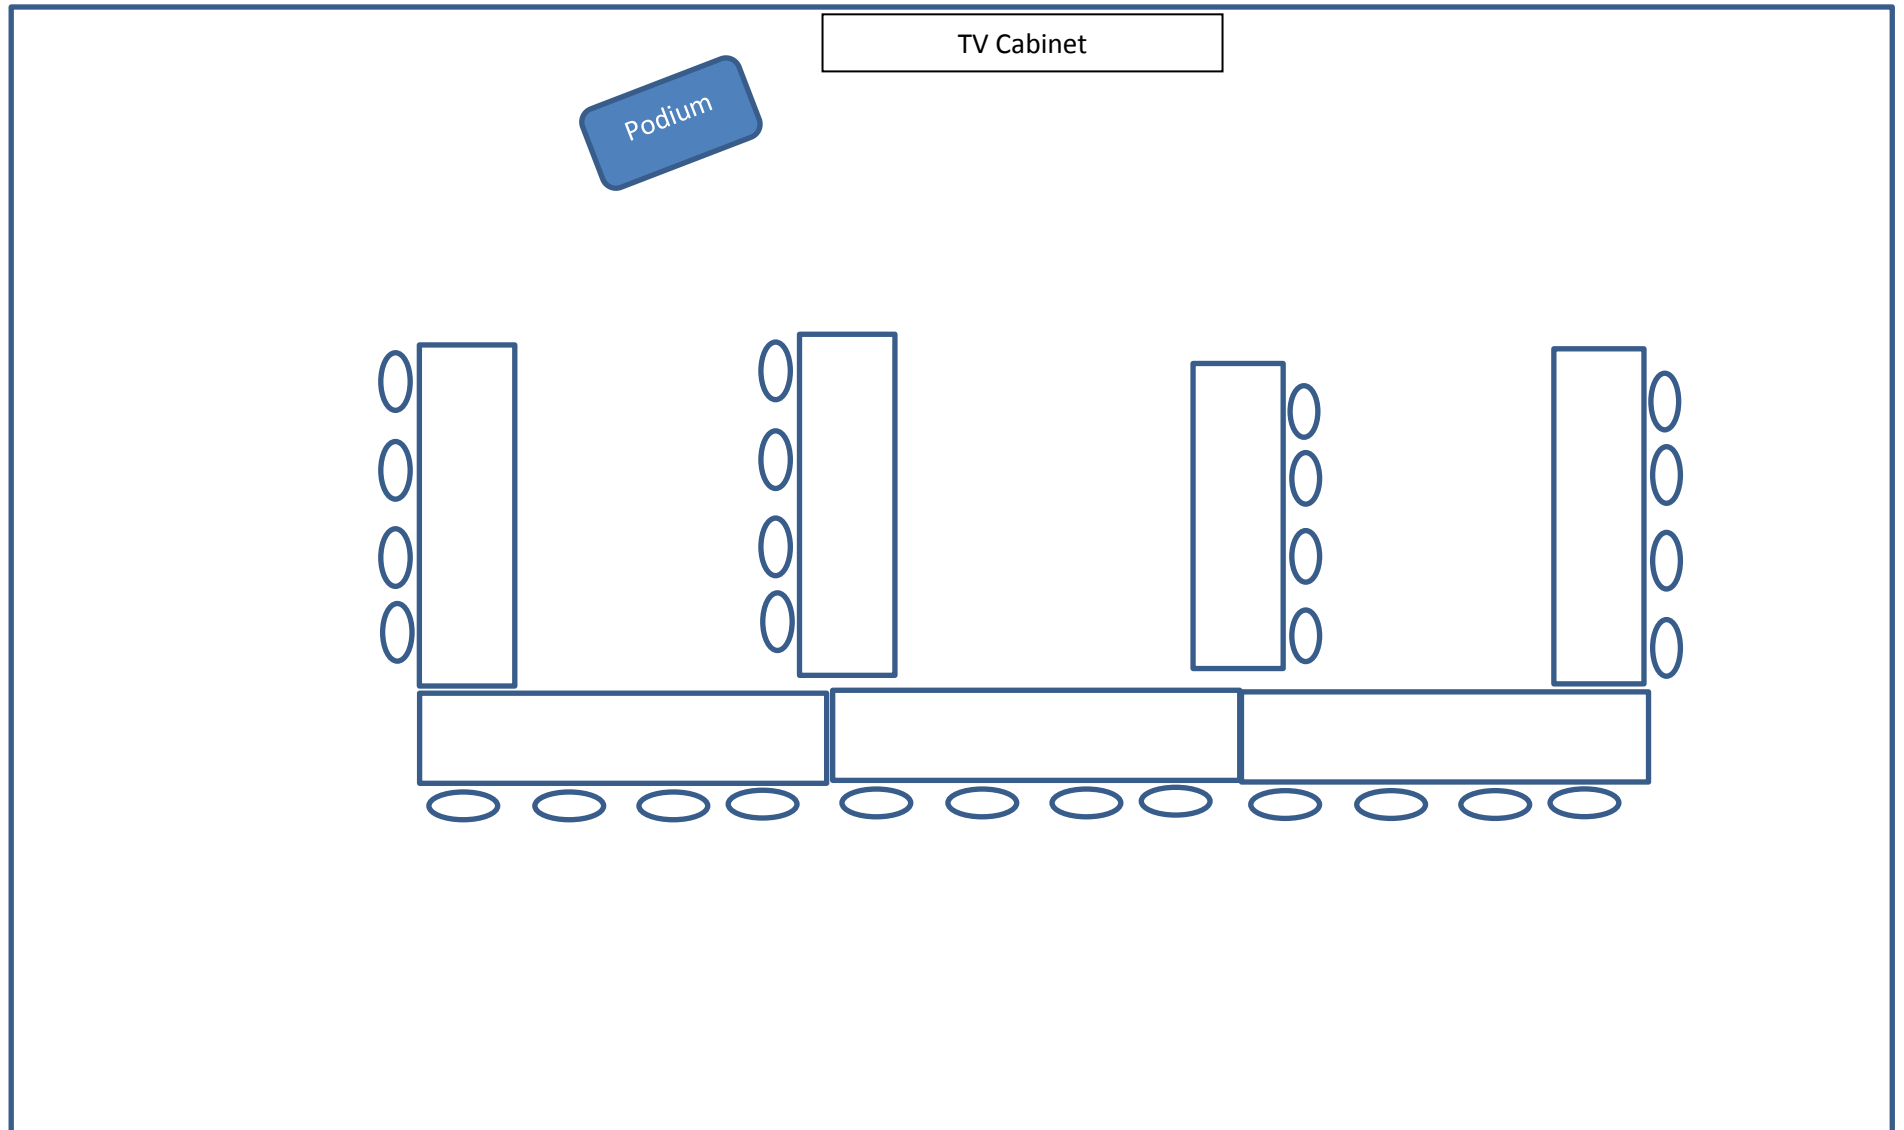

Unit D 5 rounds with 40 chairs

Unit D 6 round with 48 chairs

Unit D 8 rounds with 64 chairs

TV Cabinet

Unit D 6 round wedding with aisle and head table

Unit D 6 rounds with head table

Unit D reception with head table and room for dancing for 40 guests

Unit D u-shape training for 32

Unit D angled training for 25

Unit D reunion style

TV Cabinet

Unit D family style dining for 32

Unit D 7 long horseshoe with head table for 50

Unit D long training tables with teachers table for 30