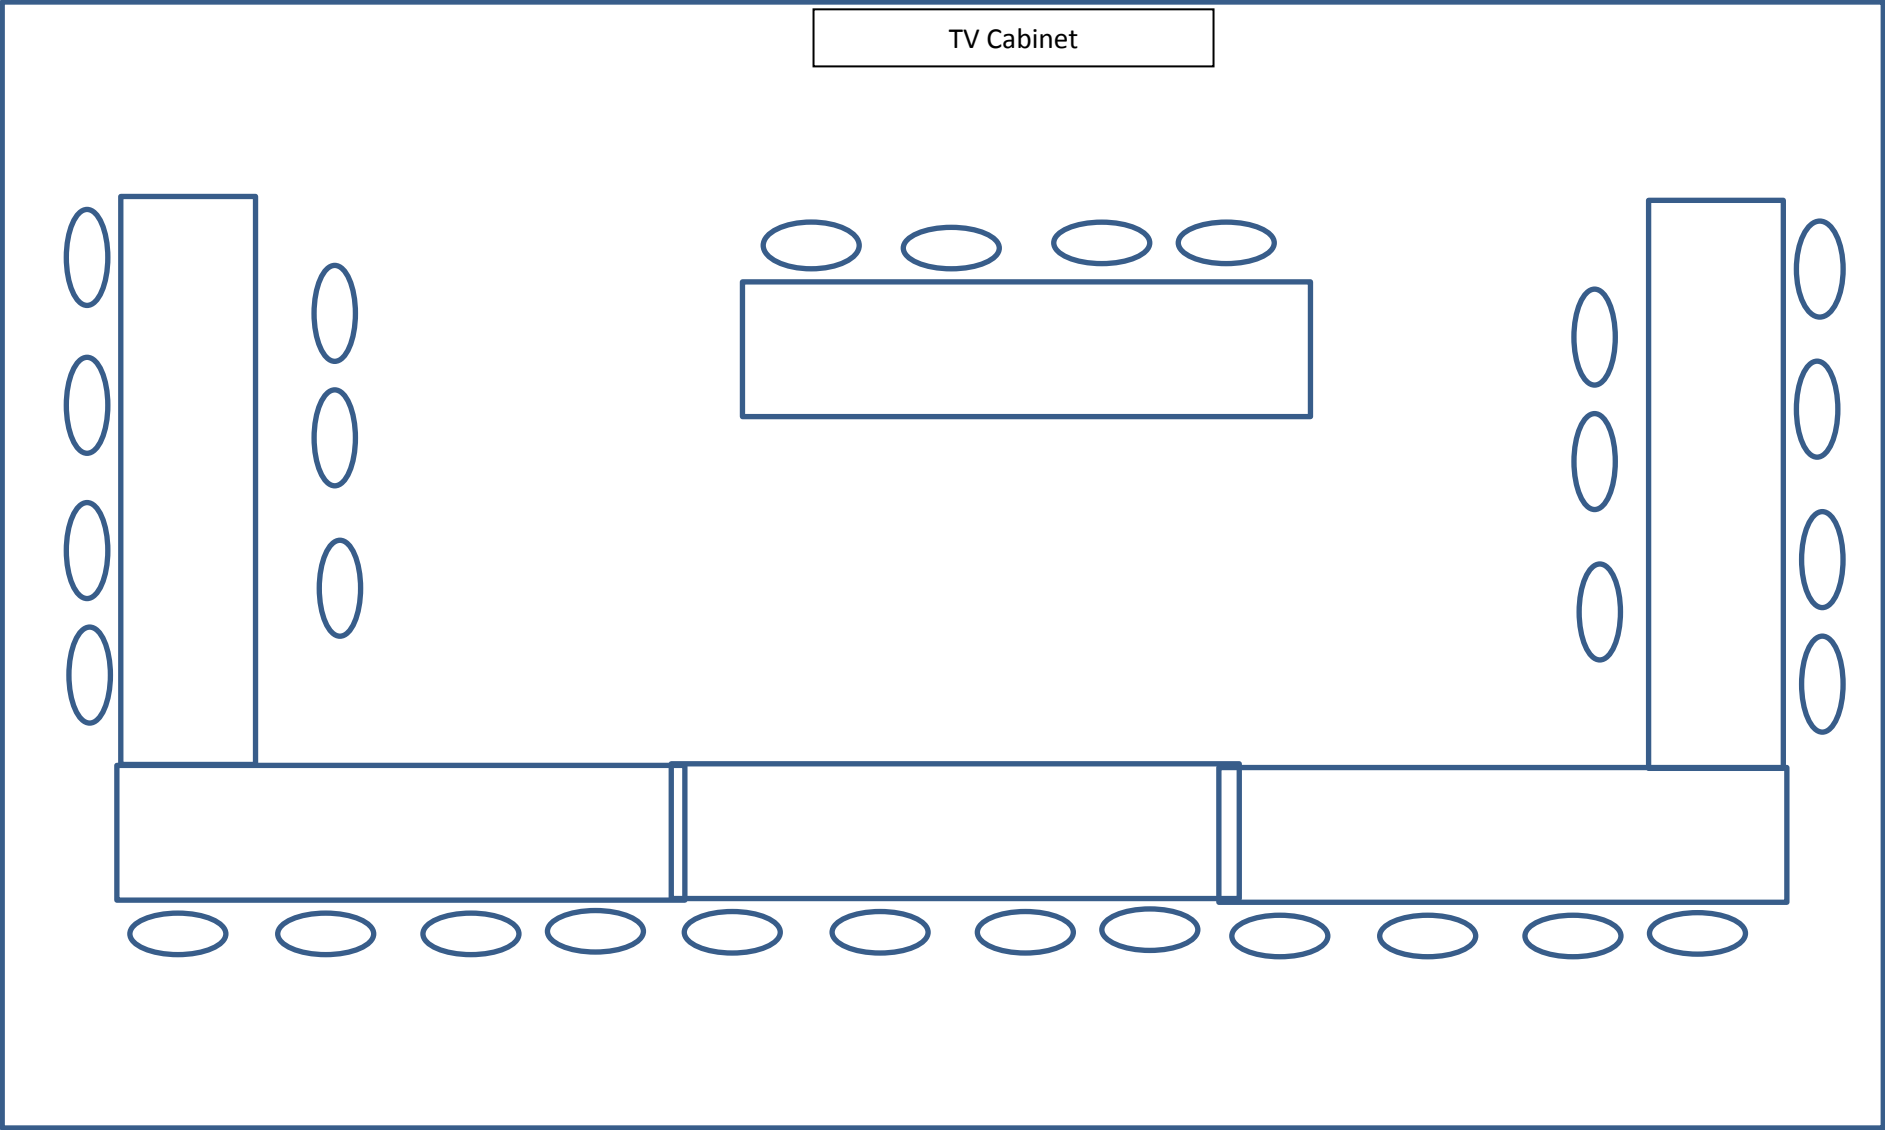

Unit D u-shape training with head table for 30