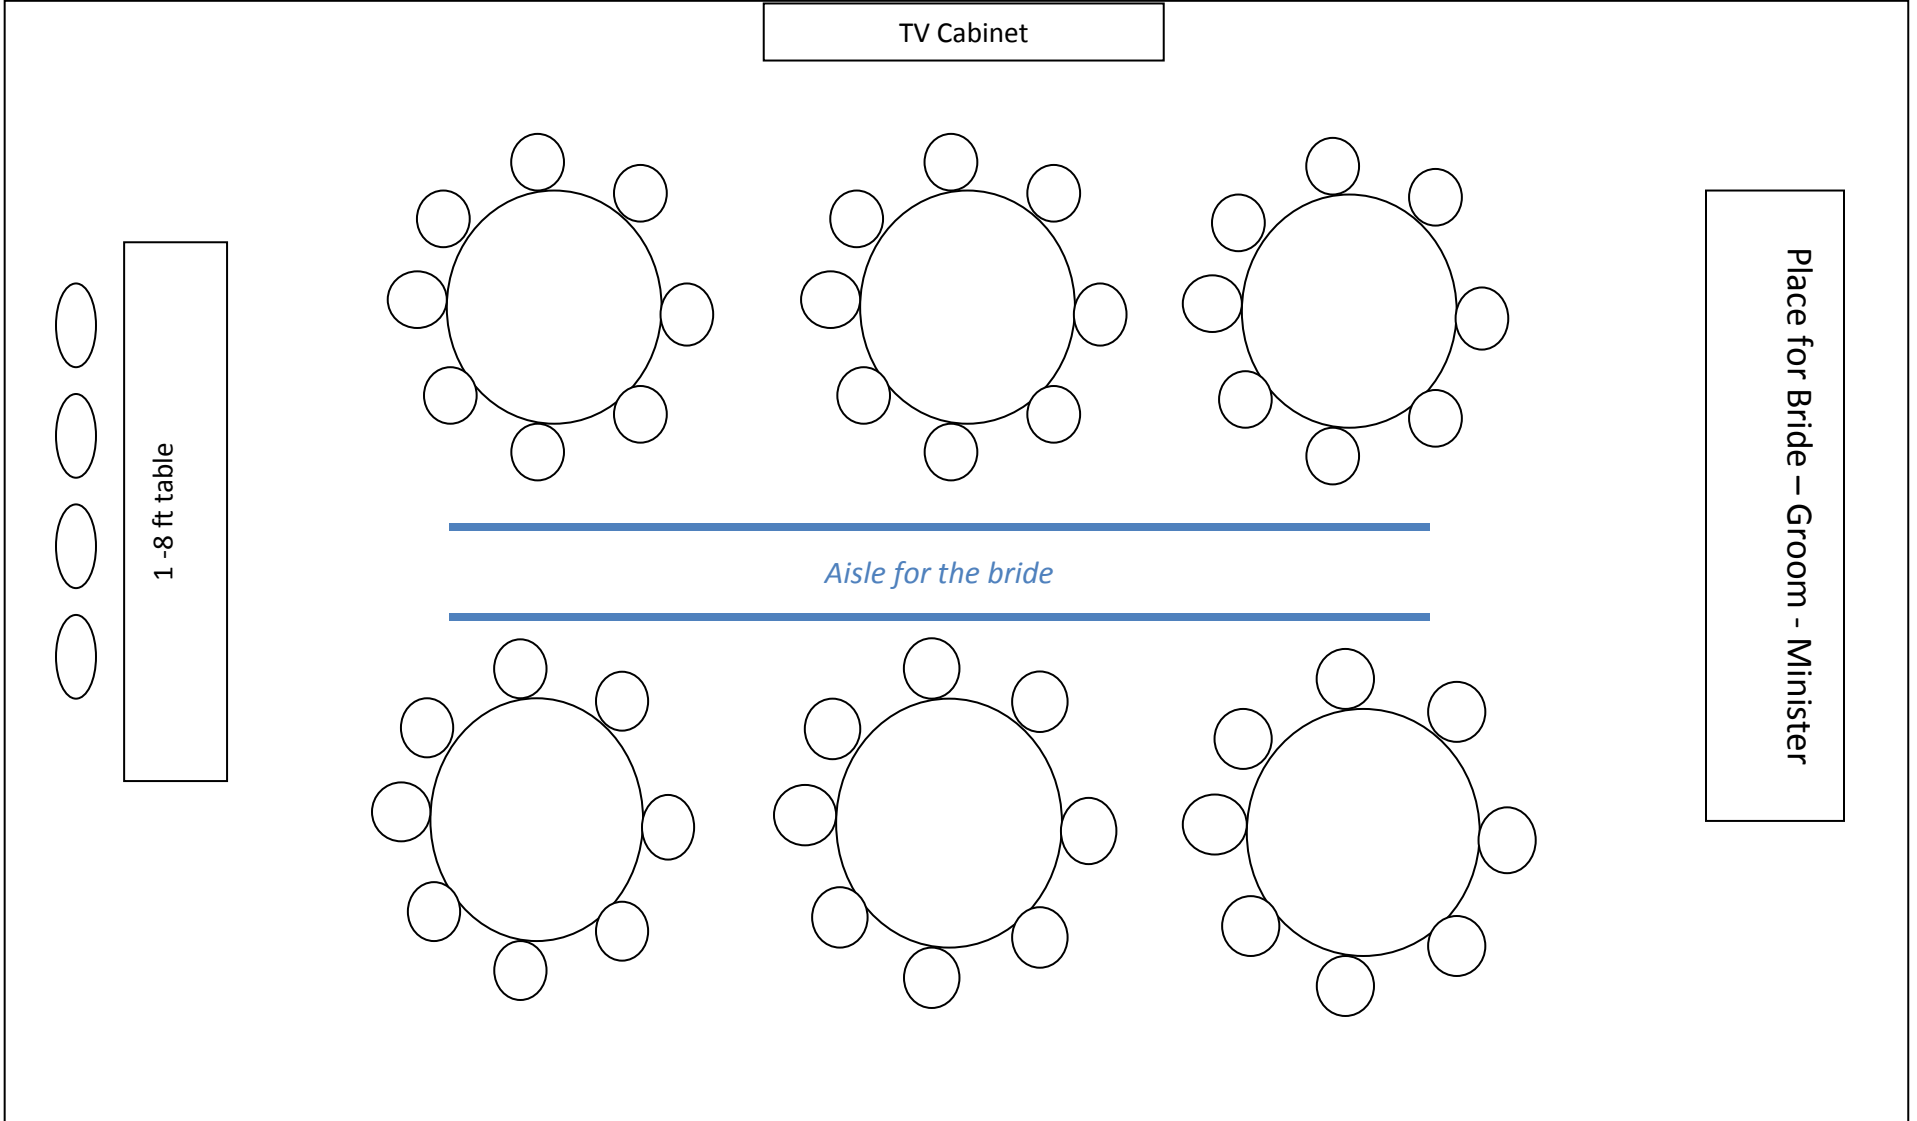

Unit D 5 rounds with 40 chairs

Unit D 6 round with 48 chairs

Unit D 8 rounds with 64 chairs

TV Cabinet

Unit D 6 round wedding with aisle and head table

Unit D 6 rounds with head table

Unit D reception with head table and room for dancing for 40 guests

Unit D u-shape training for 32

Unit D angled training for 25

Unit D reunion style

TV Cabinet

Unit D family style dining for 32

Unit D 7 long horseshoe with head table for 50

Unit D long training tables with teachers table for 30