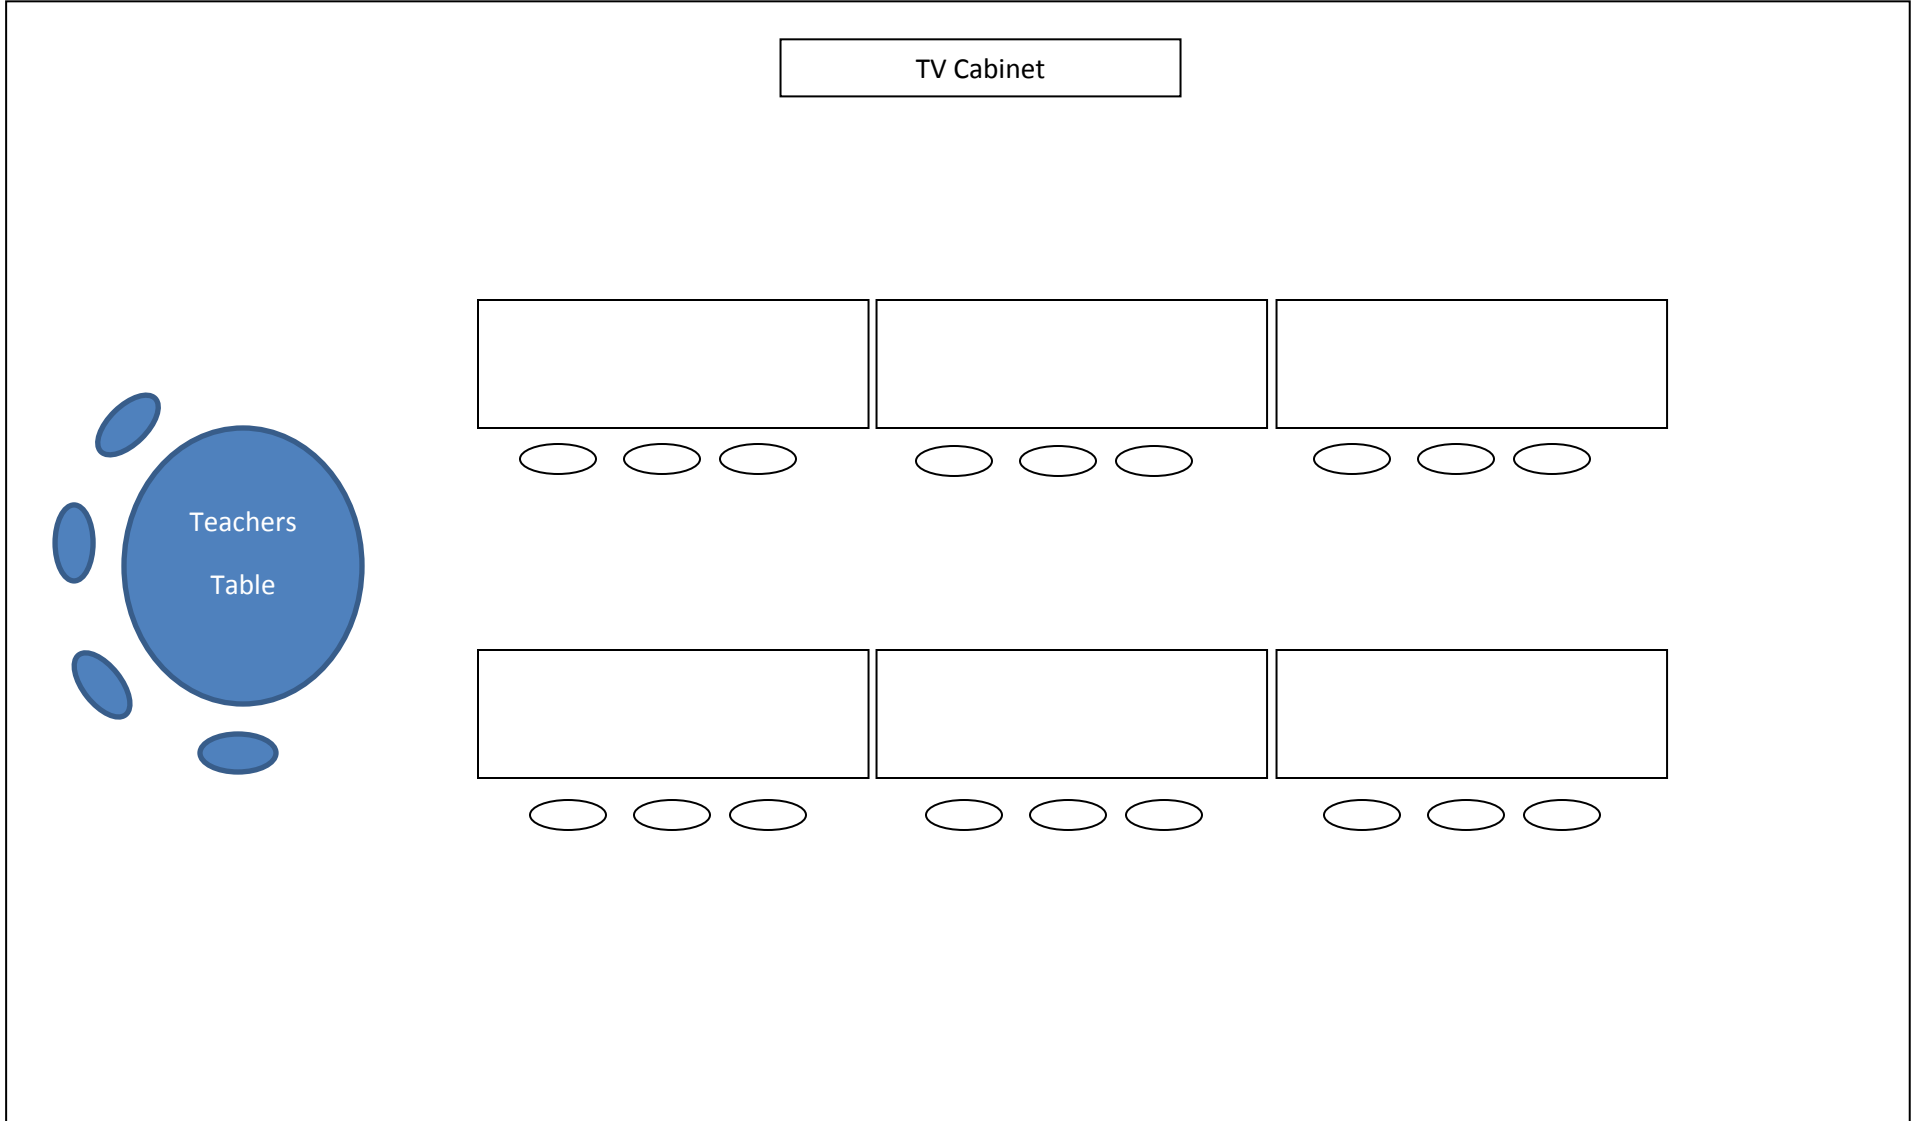

Unit D 5 rounds with 40 chairs

Unit D 6 round with 48 chairs

Unit D 8 rounds with 64 chairs

TV Cabinet

Unit D 6 round wedding with aisle and head table

Unit D 6 rounds with head table

Unit D reception with head table and room for dancing for 40 guests

Unit D u-shape training for 32

Unit D angled training for 25

Unit D reunion style

TV Cabinet

Unit D family style dining for 32

Unit D 7 long horseshoe with head table for 50

Unit D long training tables with teachers table for 30