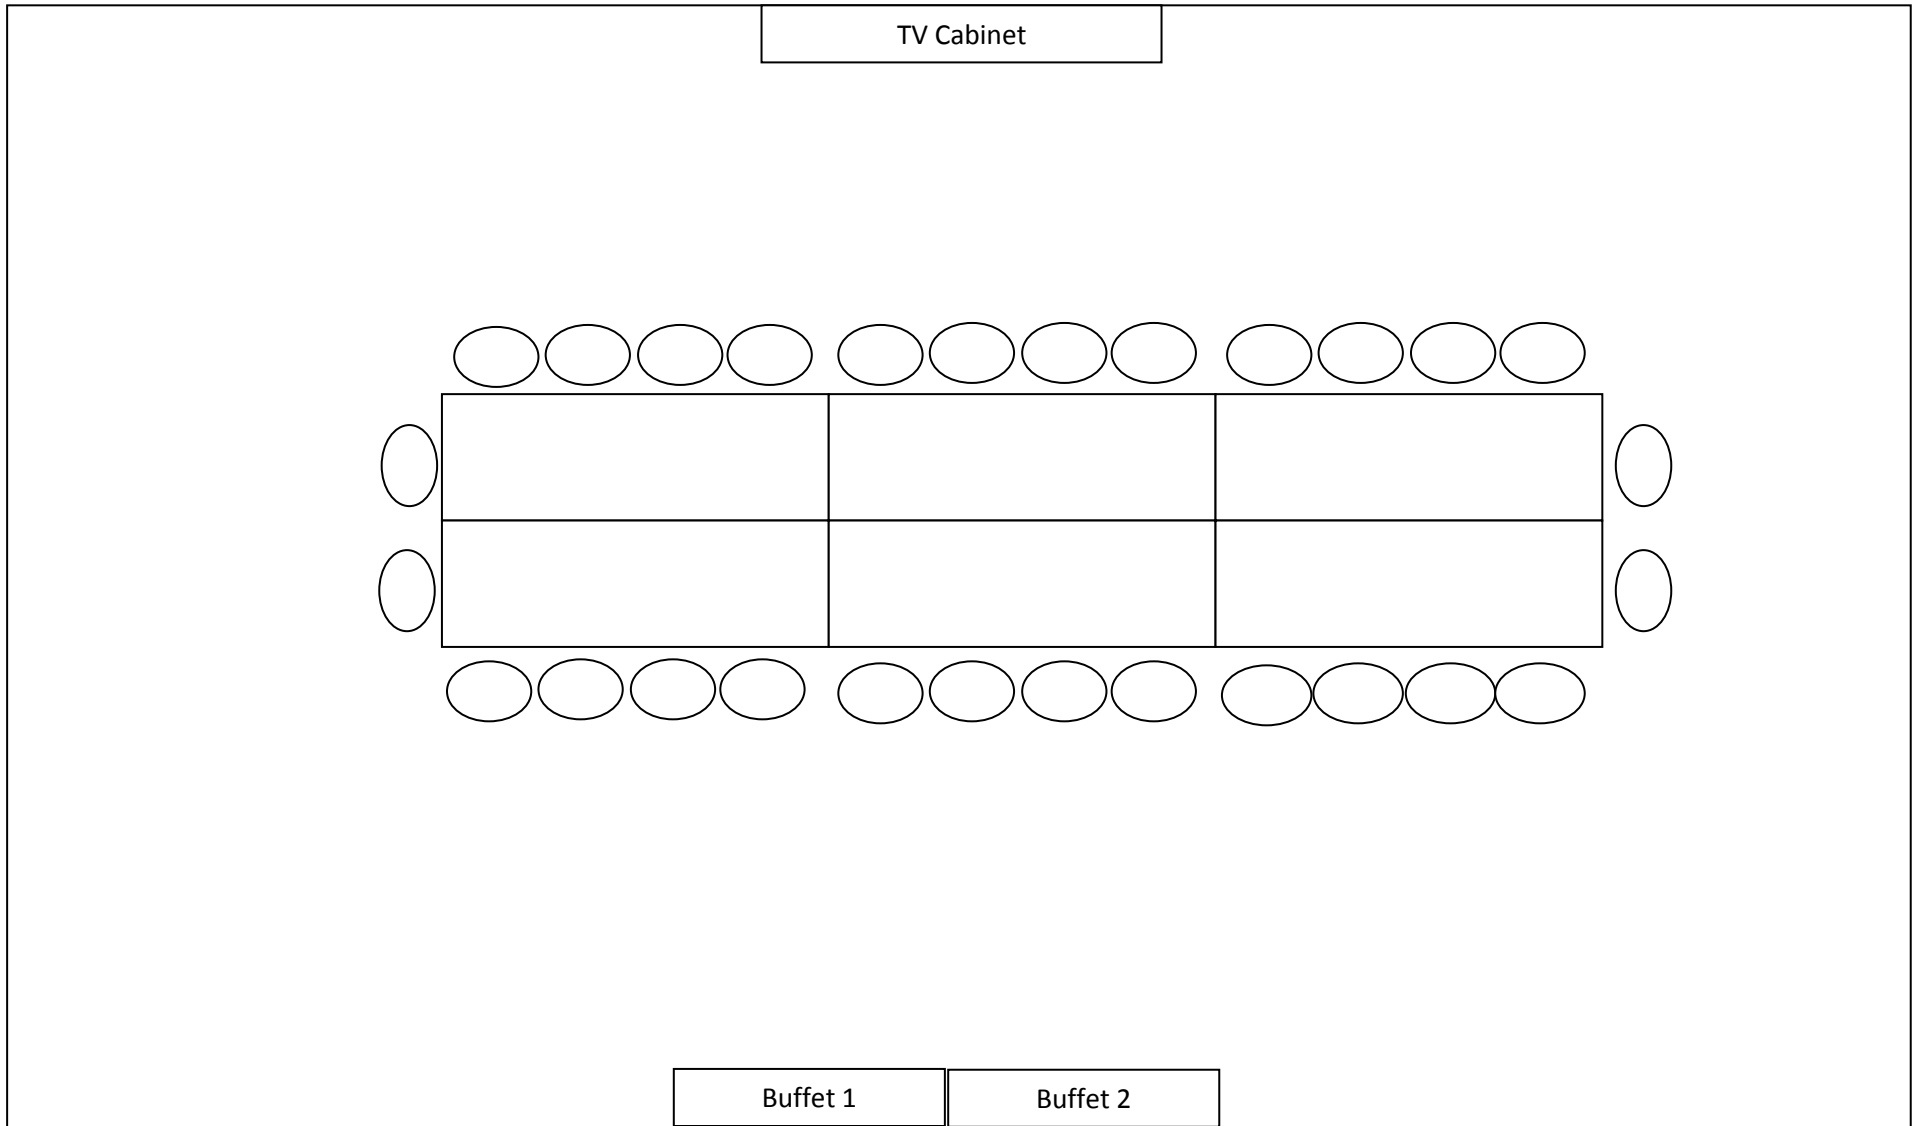

Unit D 5 rounds with 40 chairs

Unit D 6 round with 48 chairs

Unit D 8 rounds with 64 chairs

TV Cabinet

Unit D 6 round wedding with aisle and head table

Unit D 6 rounds with head table

Unit D reception with head table and room for dancing for 40 guests

Unit D u-shape training for 32

Unit D angled training for 25

Unit D reunion style

TV Cabinet

Unit D family style dining for 32

Unit D 7 long horseshoe with head table for 50

Unit D long training tables with teachers table for 30